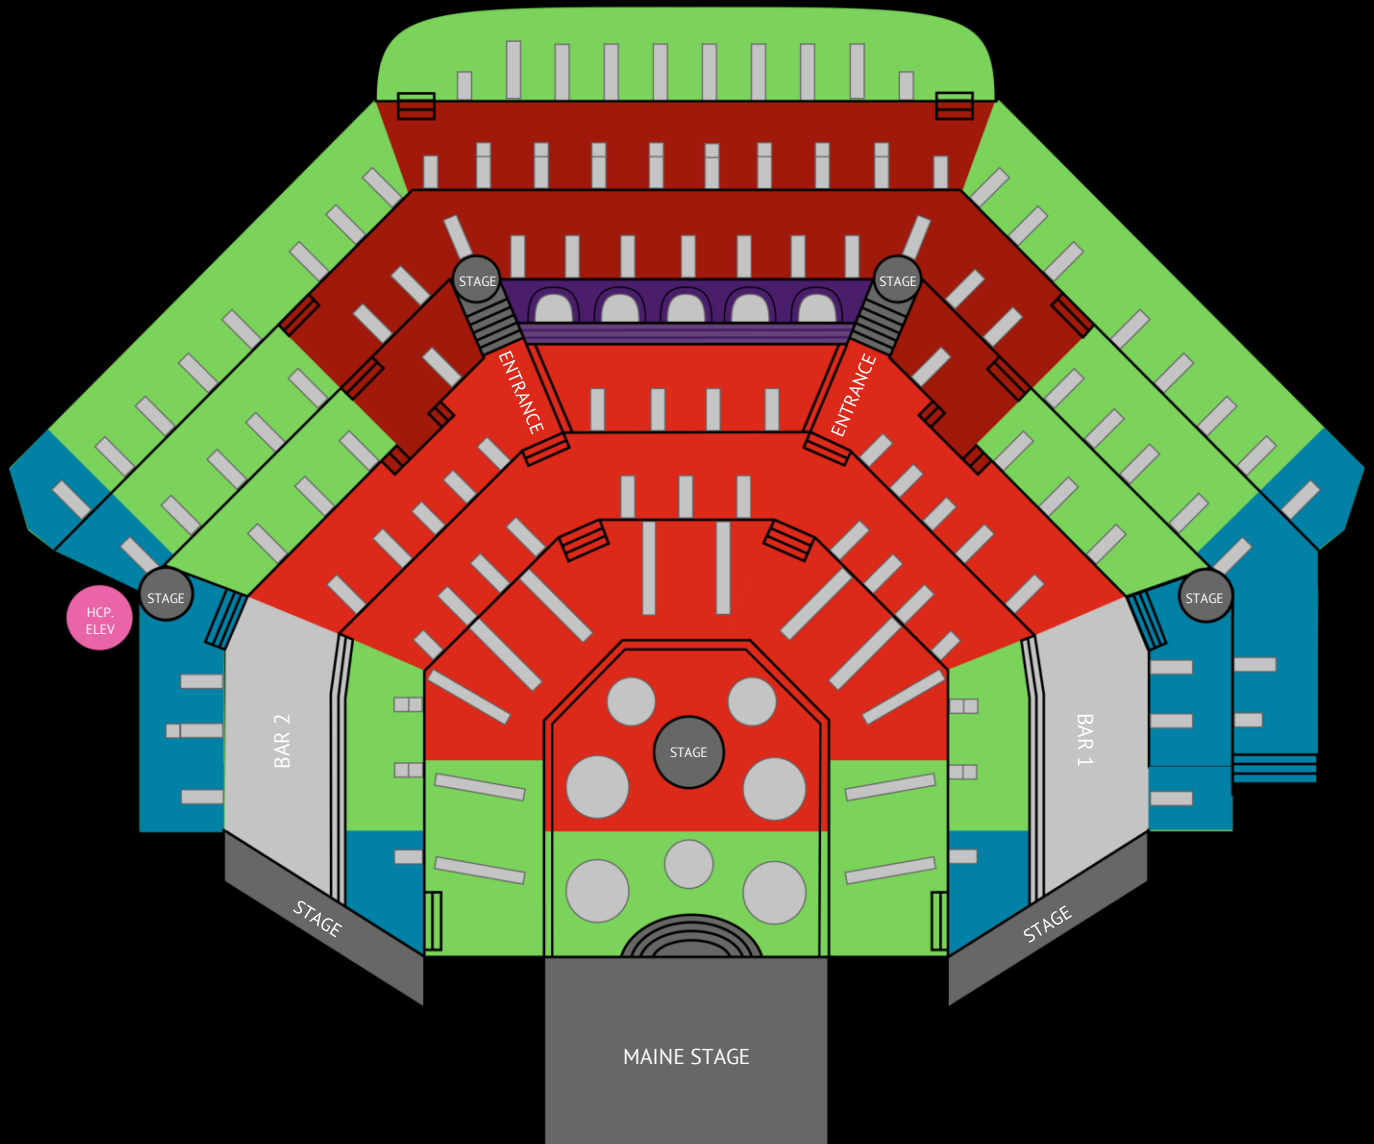

## FLOOR OVERVIEW

FROM AUGUST 28<sup>TH</sup> TO OCTOBER 30<sup>TH</sup> 2026

&

FROM JANUARY 8<sup>TH</sup> TO JUNE 19<sup>TH</sup> 2027

■ SOFA TABLE\*    
 ■ CATEGORY LOWER A    
 ■ CATEGORY UPPER A    
 ■ CATEGORY B    
 ■ CATEGORY C\*\*

	SOFA TABLE*	CATEGORY LOWER A	CATEGORY UPPER A	CATEGORY B	CATEGORY C**
THURSDAY	4.900,- FOR 3 PEOPLE	1.029,-	929,-	829,-	729,-
FRIDAY	5.700,- FOR 3 PEOPLE	1.299,-	1.199,-	1.099,-	999,-
SATURDAY	5.995,- FOR 3 PEOPLE	1.399,-	1.299,-	1.199,-	1.099,-

\*Sofa tables are the only category where you purchase your own table, therefore you pay for a minimum of 3 people.

\*\*Category C has a limited view.

The prices include a 4 course Wallmans menu or vegetarian/vegan menu. Other menus can be bought for an additional fee. All prices are per person, in DKK, and include VAT. Prices exclude a service fee of DKK 20 per person.