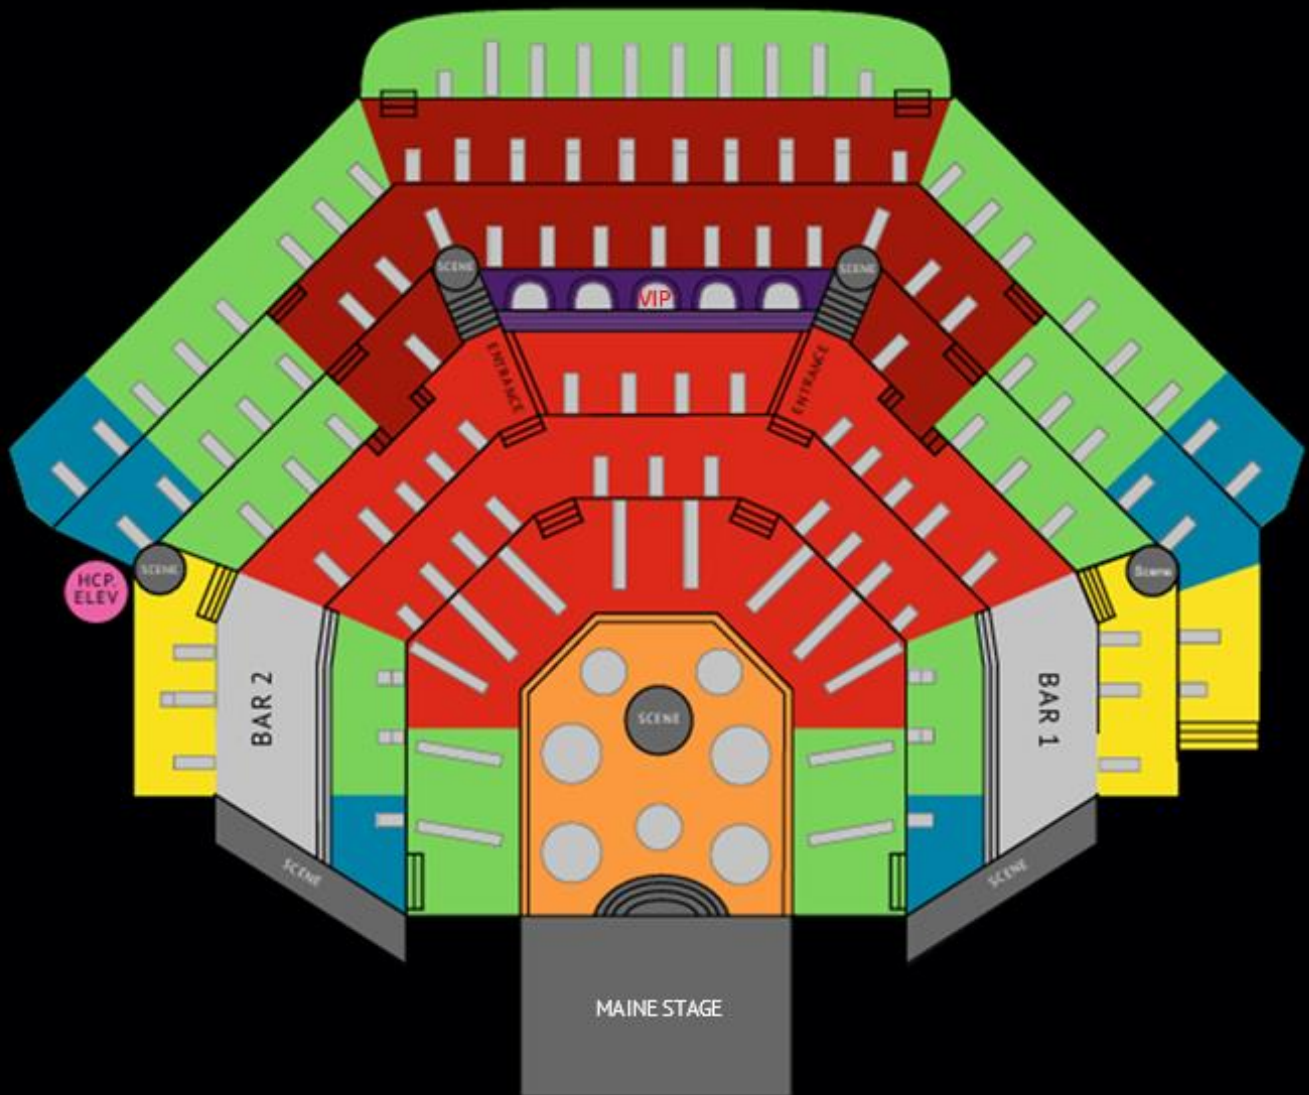

## FLOOR OVERVIEW

NEW YEAR 2026

VIP SOFA TABLE*	SOFA TABLE*	THE CIRCUS RING**	CATEGORY LOW A	CATEGORY UPPER A	CATEGORY B	CATEGORY C***	CATEGORY D****
30.000,-	19.999,- FOR 5 PEOPLE	2.549,-	2.549,-	2.349,-	2.049,-	1.799,-	1.649,-

\*Sofa table is the only category where you purchase your own table; therefore, you pay a fixed price for the table. For sofa table 1, there is an additional charge for the 6th person.

\*\*Manege guests are moved to new tables behind the bar after the show.

\*\*\*Category C has restricted view.

\*\*\*\*Category D has restricted view, and the tables are only available until 22:30, after which you no longer have your seat.

Prices include Wallmans' New Year's menu or a vegetarian/vegan menu.