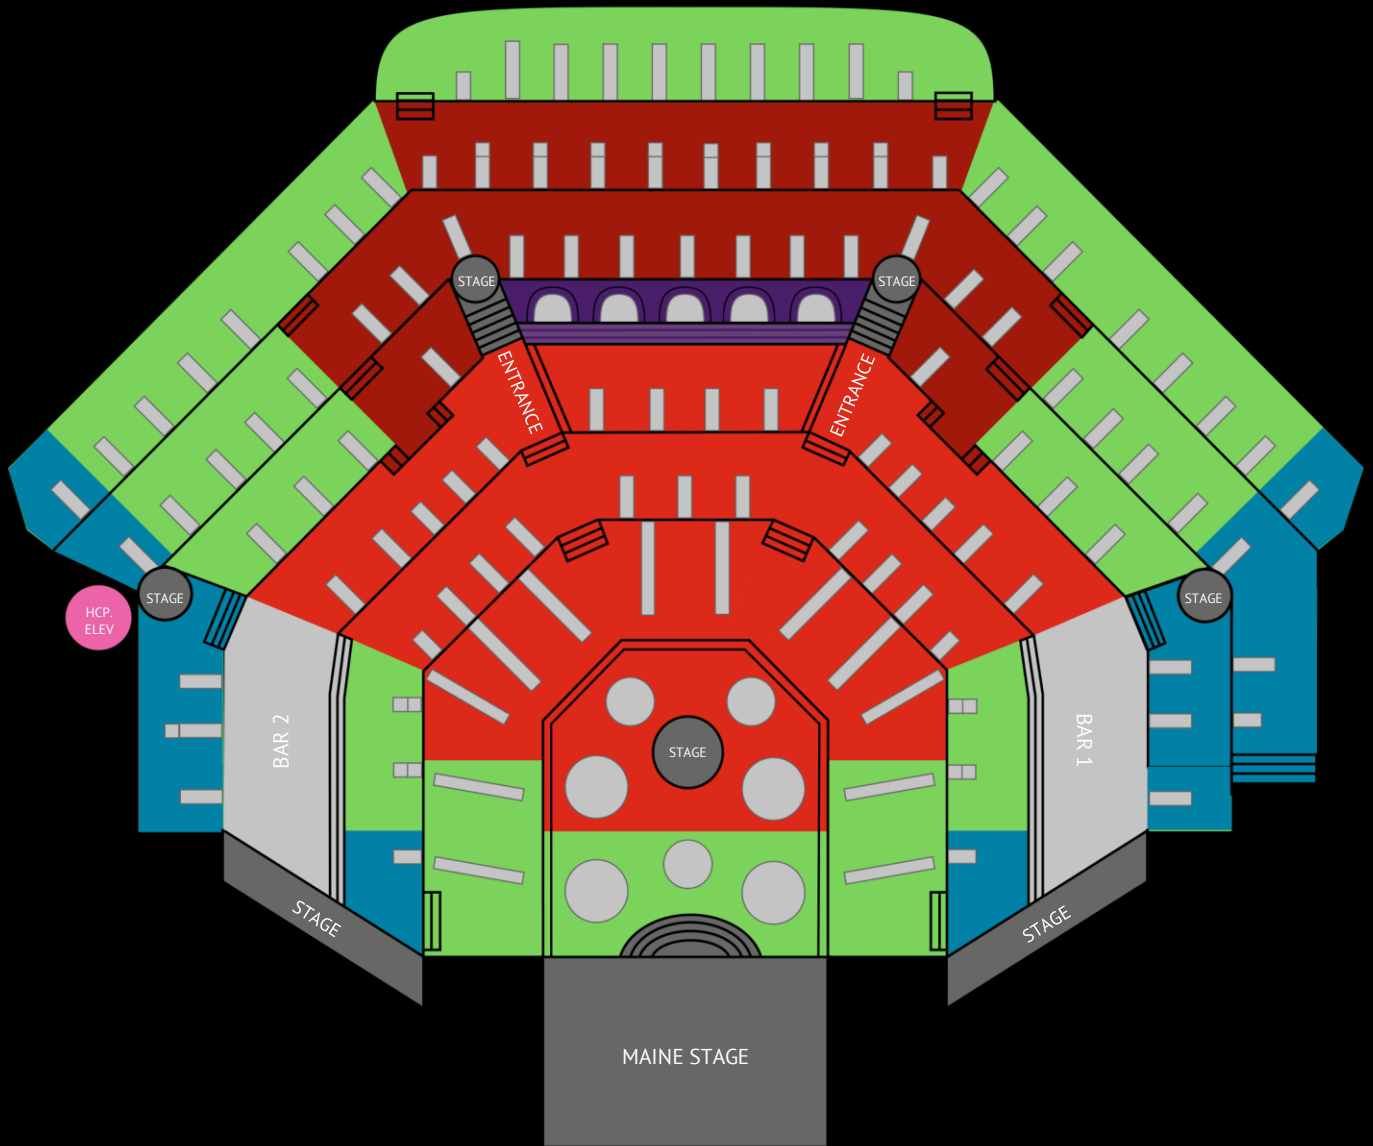

Wallmans

FLOOR OVERVIEW

FROM AUGUST 28TH TO OCTOBER 30TH 2026

■ SOFA TABLE*
 ■ CATEGORY LOWER A
 ■ CATEGORY UPPER A
 ■ CATEGORY B
 ■ CATEGORY C**

	SOFA TABLE*	CATEGORY LOWER A	CATEGORY UPPER A	CATEGORY B	CATEGORY C**
THURSDAY	4.900,- FOR 3 PEOPLE	1.029,-	929,-	829,-	729,-
FRIDAY	5.700,- FOR 3 PEOPLE	1.299,-	1.199,-	1.099,-	999,-
SATURDAY	5.995,- FOR 3 PEOPLE	1.399,-	1.299,-	1.199,-	1.099,-

*Sofa tables are the only category where you purchase your own table, therefore you pay for a minimum of 3 people.

**Category C has a limited view.

The prices include a 4 course Wallmans menu or vegetarian/vegan menu. Other menus can be bought for an additional fee. All prices are per person, in DKK, and include VAT. Prices exclude a service fee of DKK 20 per person.