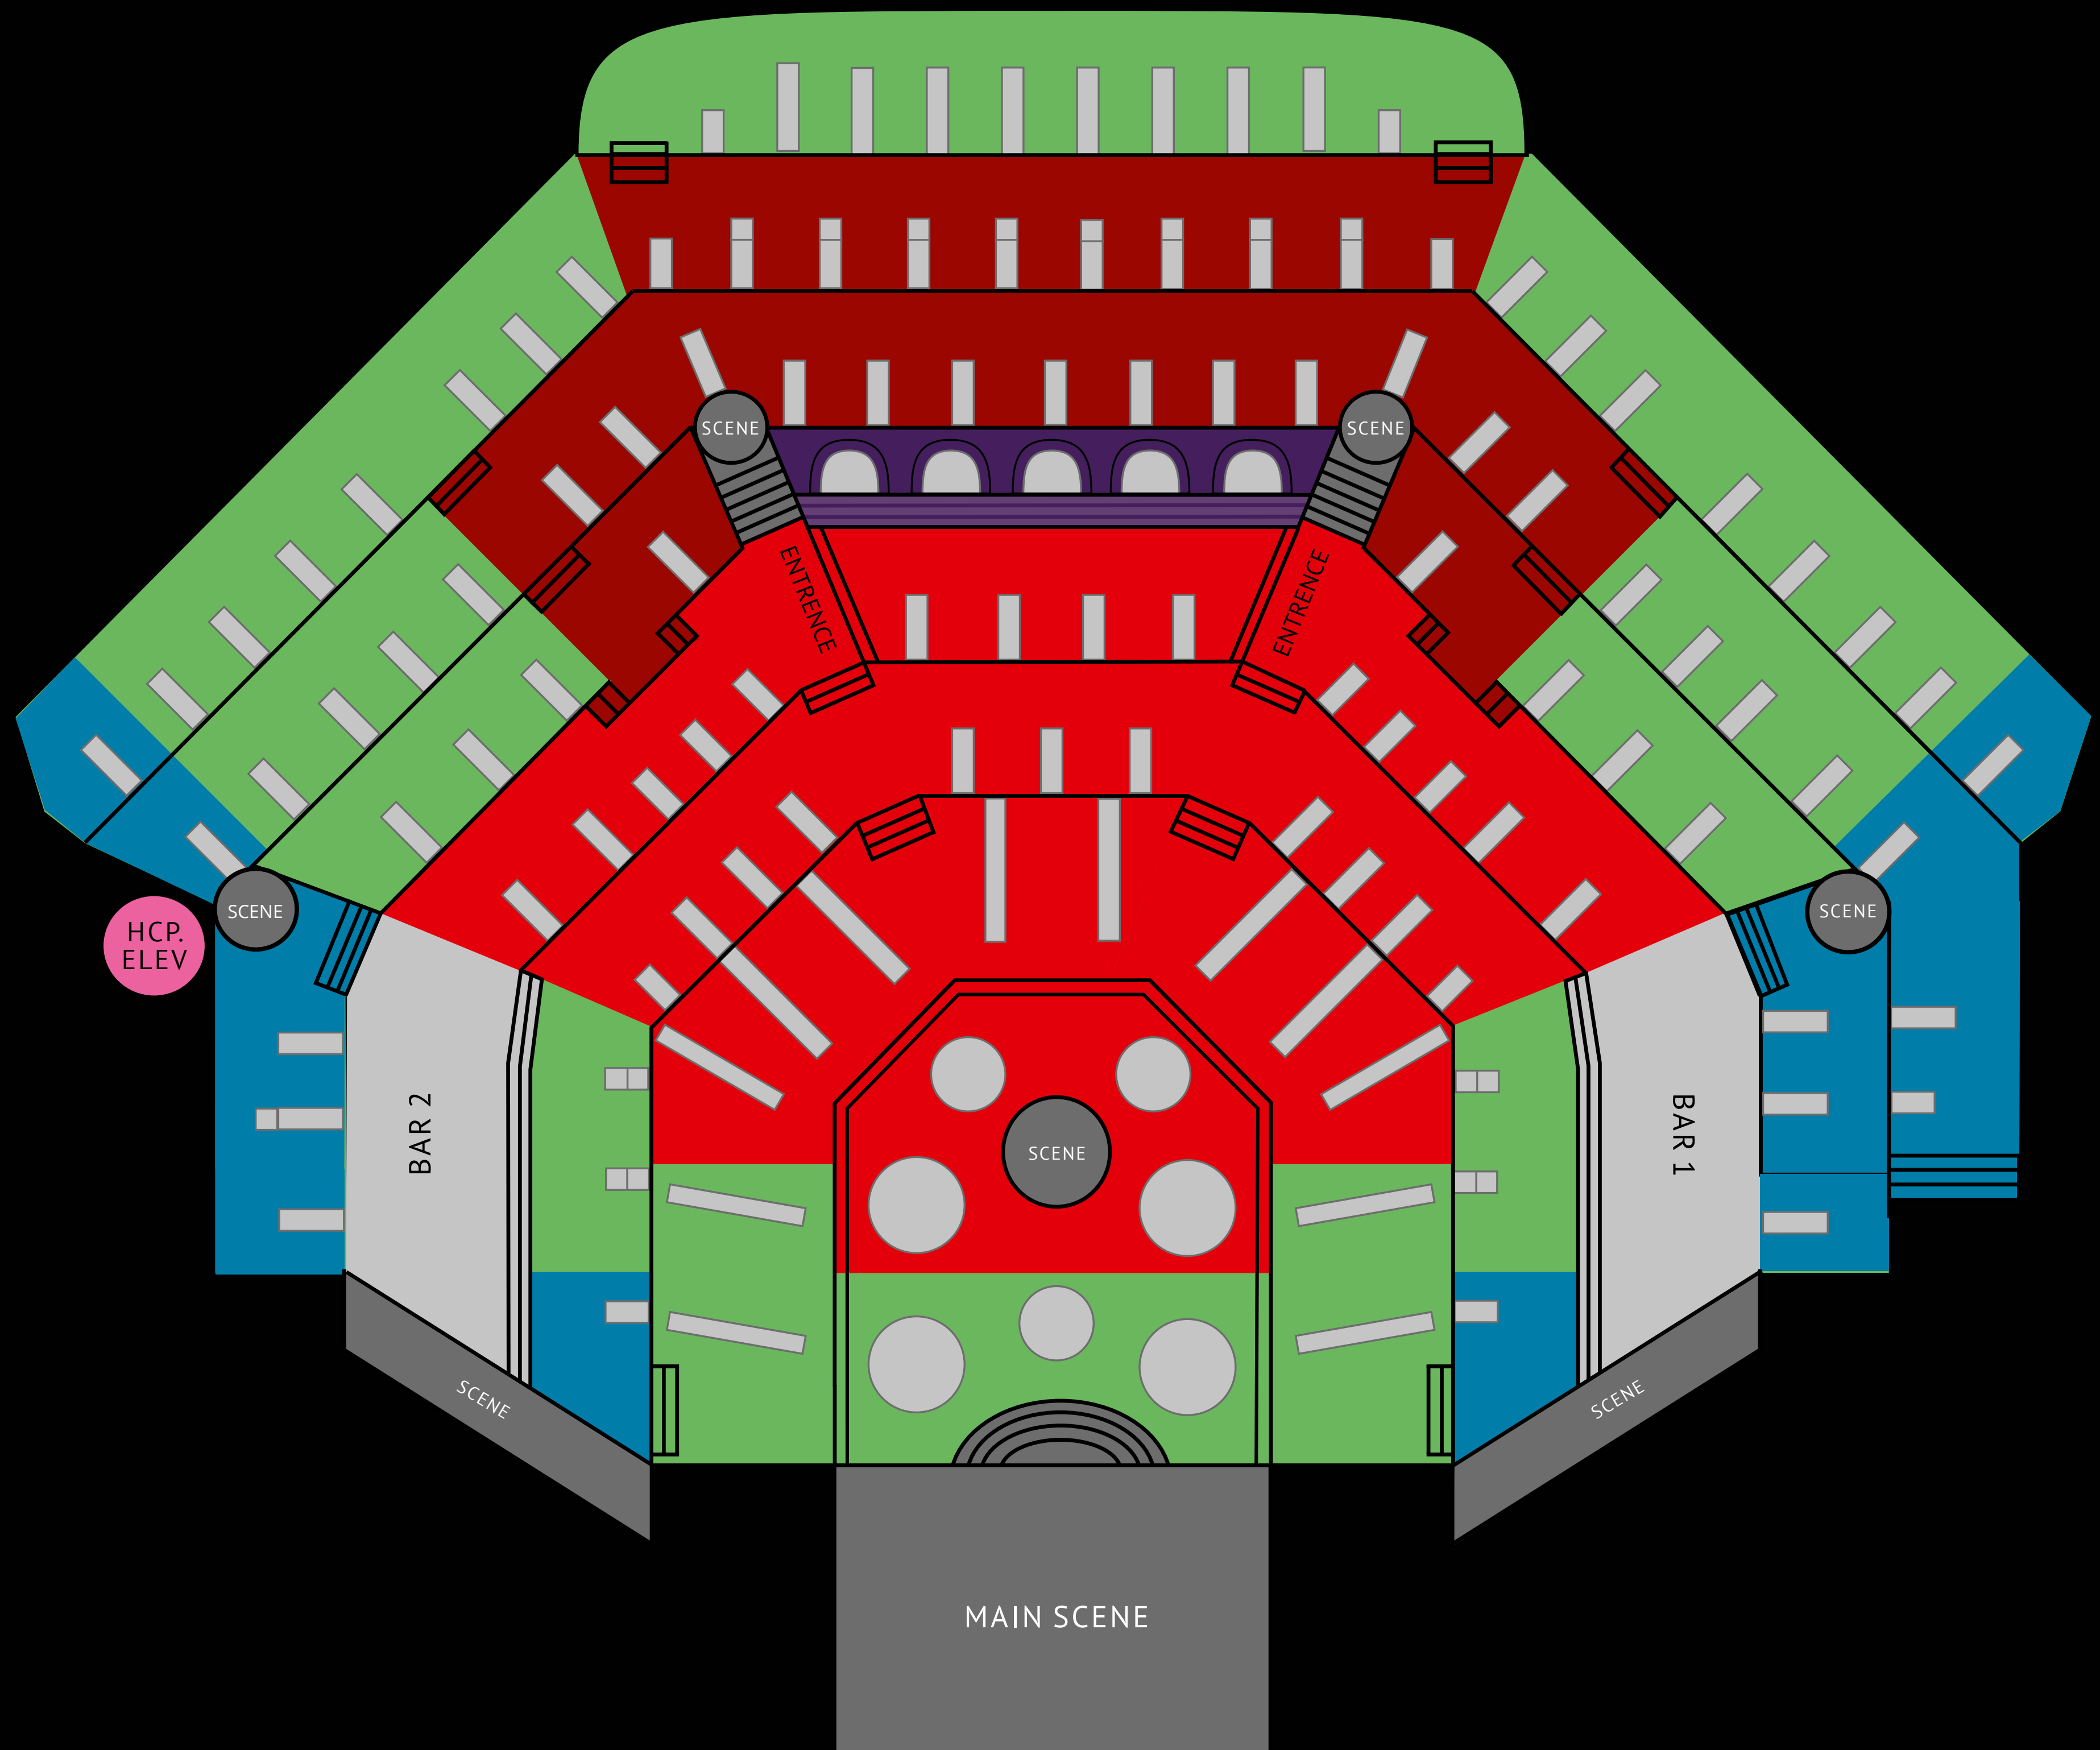

Wallmans

FLOOR OVERVIEW

NOVEMBER 5TH - DECEMBER 20TH 2025

	SOFA ¹	CATEGORY LOWER A	CATEGORY UPPER A	CATEGORY B	CATEGORY C ²
WEDNESDAY	1.279	1.129	1.029	929	829
THURSDAY	1.429	1.279	1.179	1.079	979
FRIDAY	from 1.679	from 1.529	from 1.429	from 1.279	from 1.179
SATURDAY	from 1.559	from 1.409	from 1.309	from 1.159	from 1.059

1. The sofa is exclusive if you buy tickets for 4-6 persons. 2. Category C has a limited view.

The prices include a 4 course Wallmans Christmas menu or vegetarian/vegan menu. Other menus can be bought for an additional fee.
All prices are per person, in DKK, and include VAT. Prices exclude a service fee of DKK 20 per person.