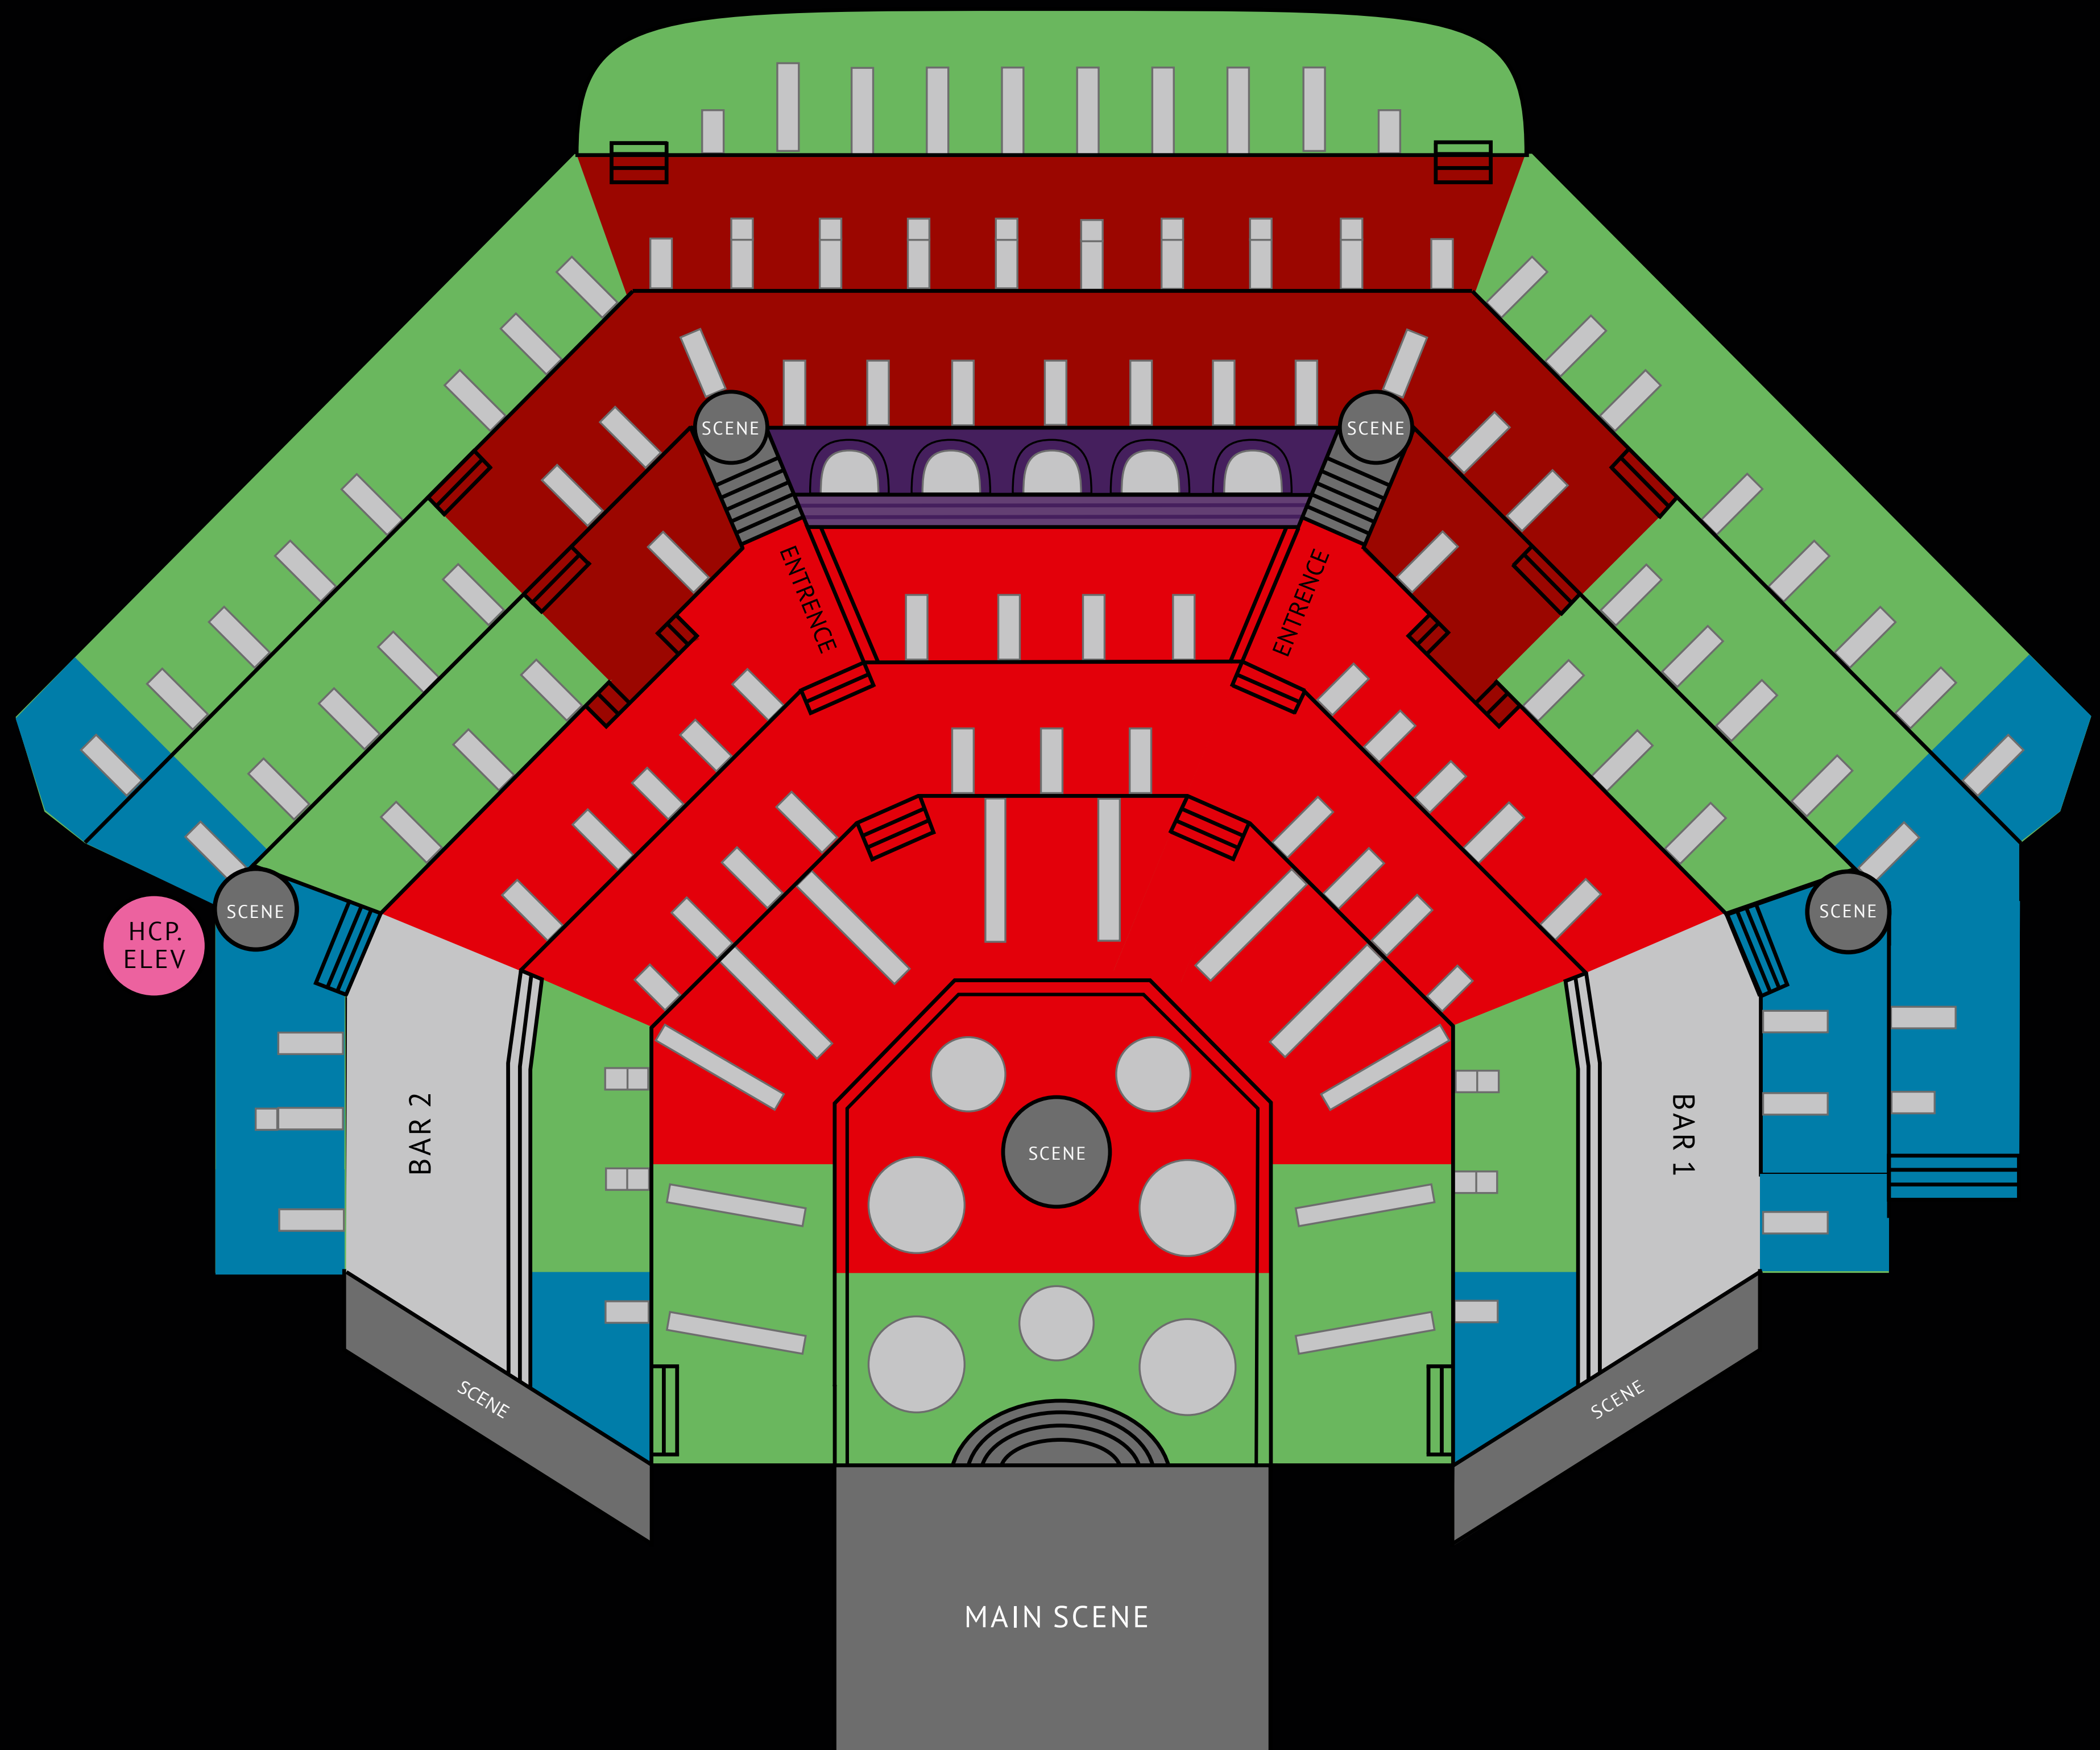

Wallmans

FLOOR OVERVIEW

AUGUST 29TH - NOVEMBER 1ST 2025

	SOFA ¹	CATEGORY LOWER A	CATEGORY UPPER A	CATEGORY B	CATEGORY C ²
THURSDAY	1.179	1.029	929	829	729
FRIDAY	1.409	1.259	1.159	1.059	959
SATURDAY	1.509	1.359	1.259	1.159	1.059

1. The sofa is exclusive if you buy tickets for 4-6 persons. 2. Category C has a limited view.

The prices include a 4 course Wallmans menu or vegetarian/vegan menu. Other menus can be bought for an additional fee.
All prices are per person, in DKK, and include VAT. Prices exclude a service fee of DKK 20 per person.