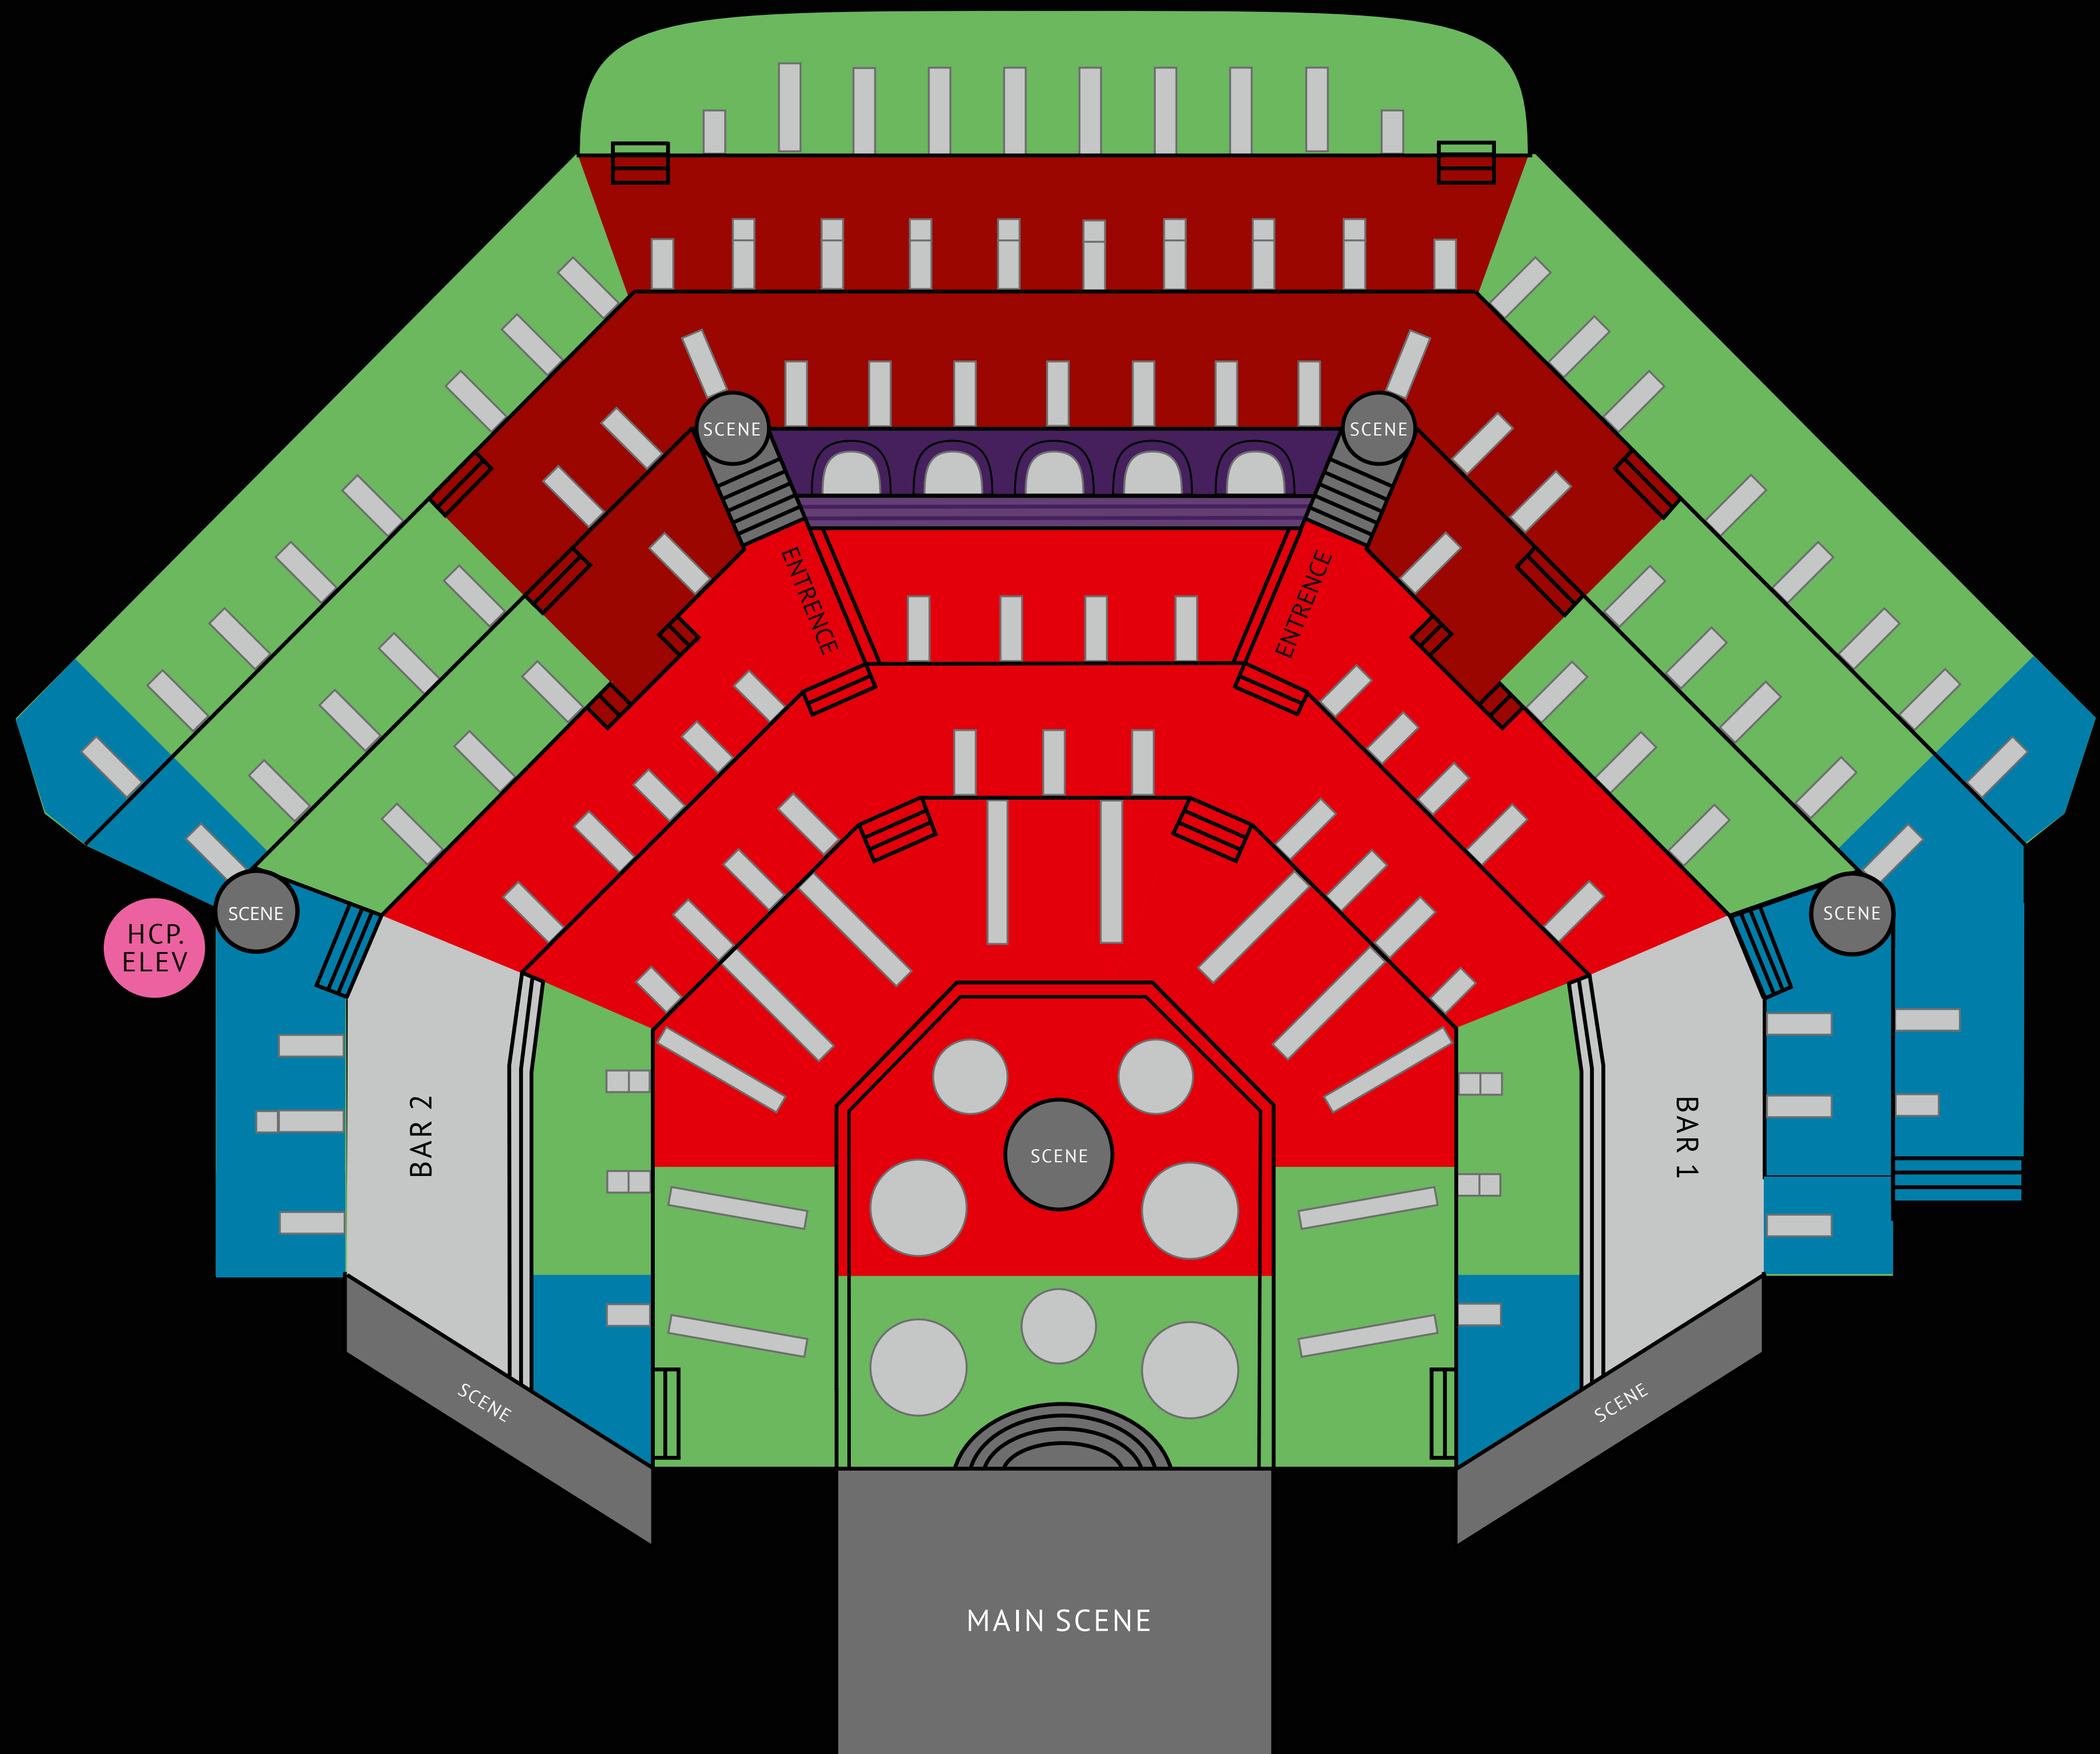

## FLOOR OVERVIEW

NOVEMBER 6<sup>TH</sup> - DECEMBER 21<sup>ST</sup> 2024

	SOFA <sup>1</sup>	CATEGORY LOWER A	CATEGORY UPPER A	CATEGORY B	CATEGORY C <sup>2</sup>
WEDNESDAY	1.249	1.099	999	899	799
THURSDAY	1.399	1.249	1.149	1.049	949
FRIDAY	from 1.629	from 1.479	from 1.379	from 1.229	from 1.129
SATURDAY	from 1.529	from 1.379	from 1.279	from 1.129	from 1.029

1. The sofa is exclusive if you buy tickets for 4-6 persons. 2. Category C has a limited view.

The prices include a 4 course Wallmans Christmas menu or vegetarian/vegan menu. Other menus can be bought for an additional fee.  
All prices are per person, in DKK, and include VAT. Prices exclude a service fee of DKK 20 per person.