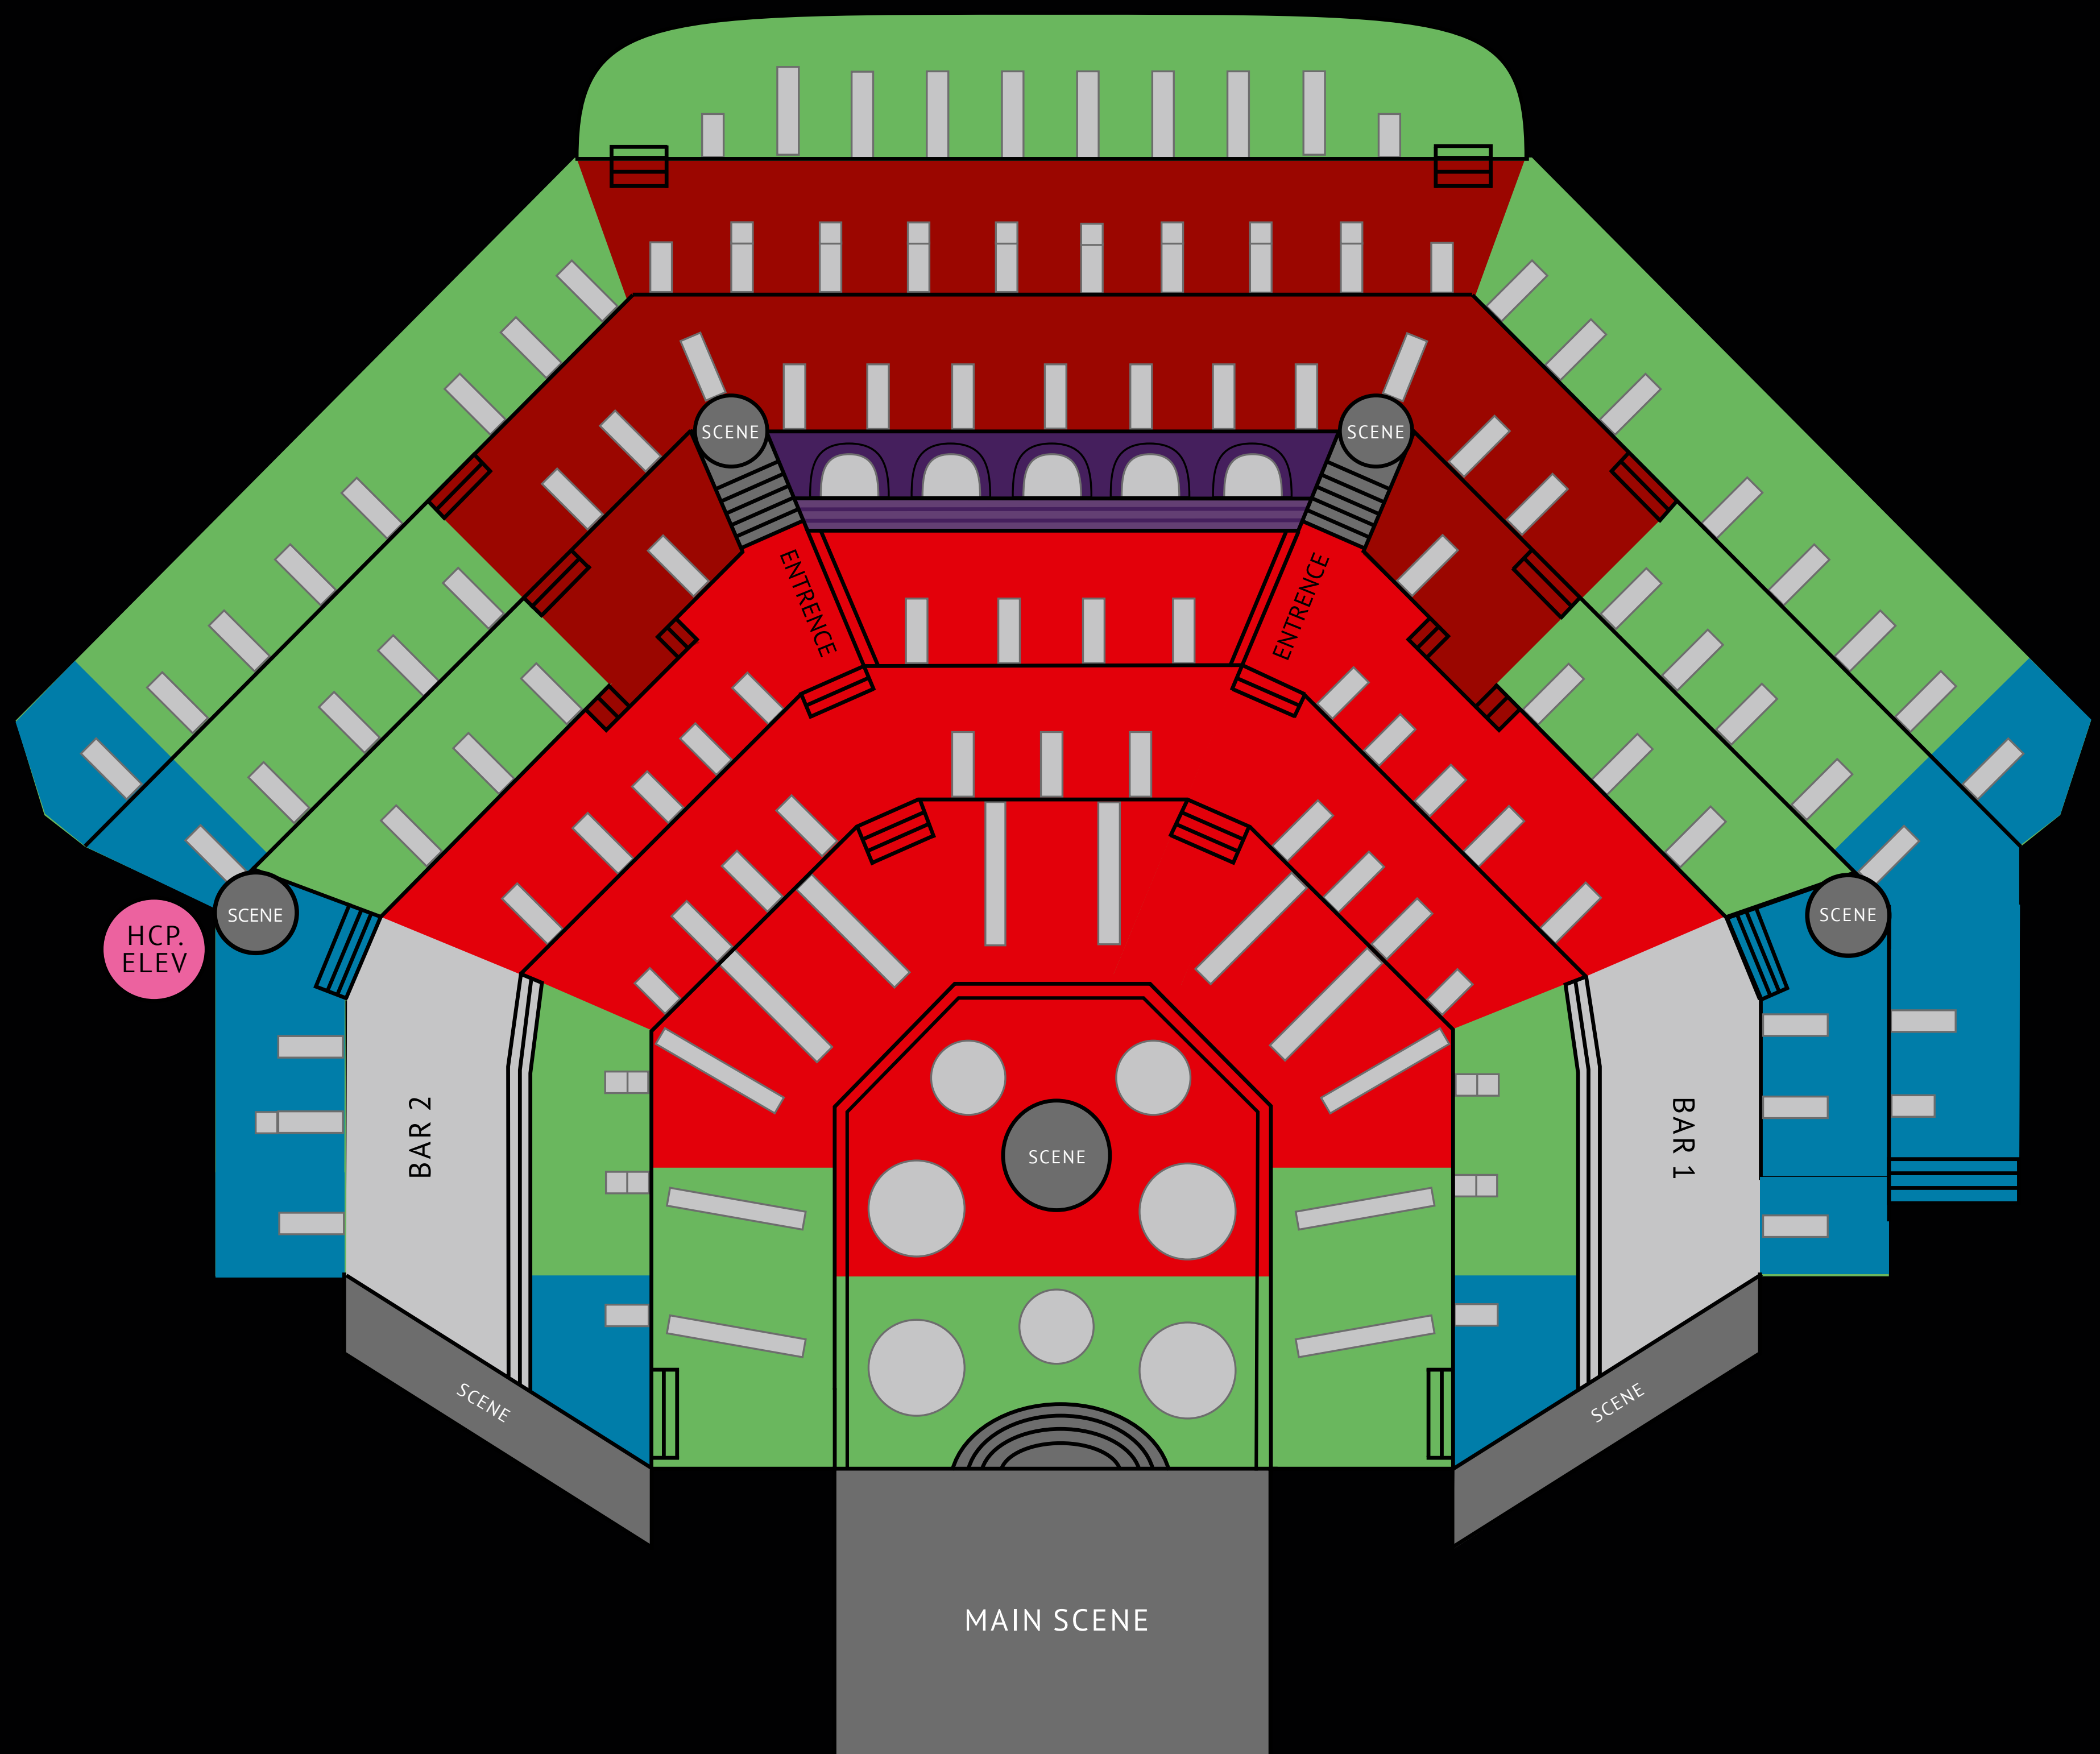

Wallmans

FLOOR OVERVIEW

VALENTINE'S DAY 2025

	SOFA ¹	CAT. LOWER A	CAT. UPPER A	CAT. B	CAT. C ²
REGULAR TICKET	1.379	1.229	1.129	1.029	929
PRIVATE TABLE	2.069	1.479	1.379	1.279	1.179

*Private table only applies to parties between 2-5 persons. Limited number.

1. The sofa is exclusive if you buy tickets for 4-6 persons. 2. Category C has a limited view.

The prices include a 4 course Wallmans menu or vegetarian/vegan menu. Other menus can be bought for an additional fee.