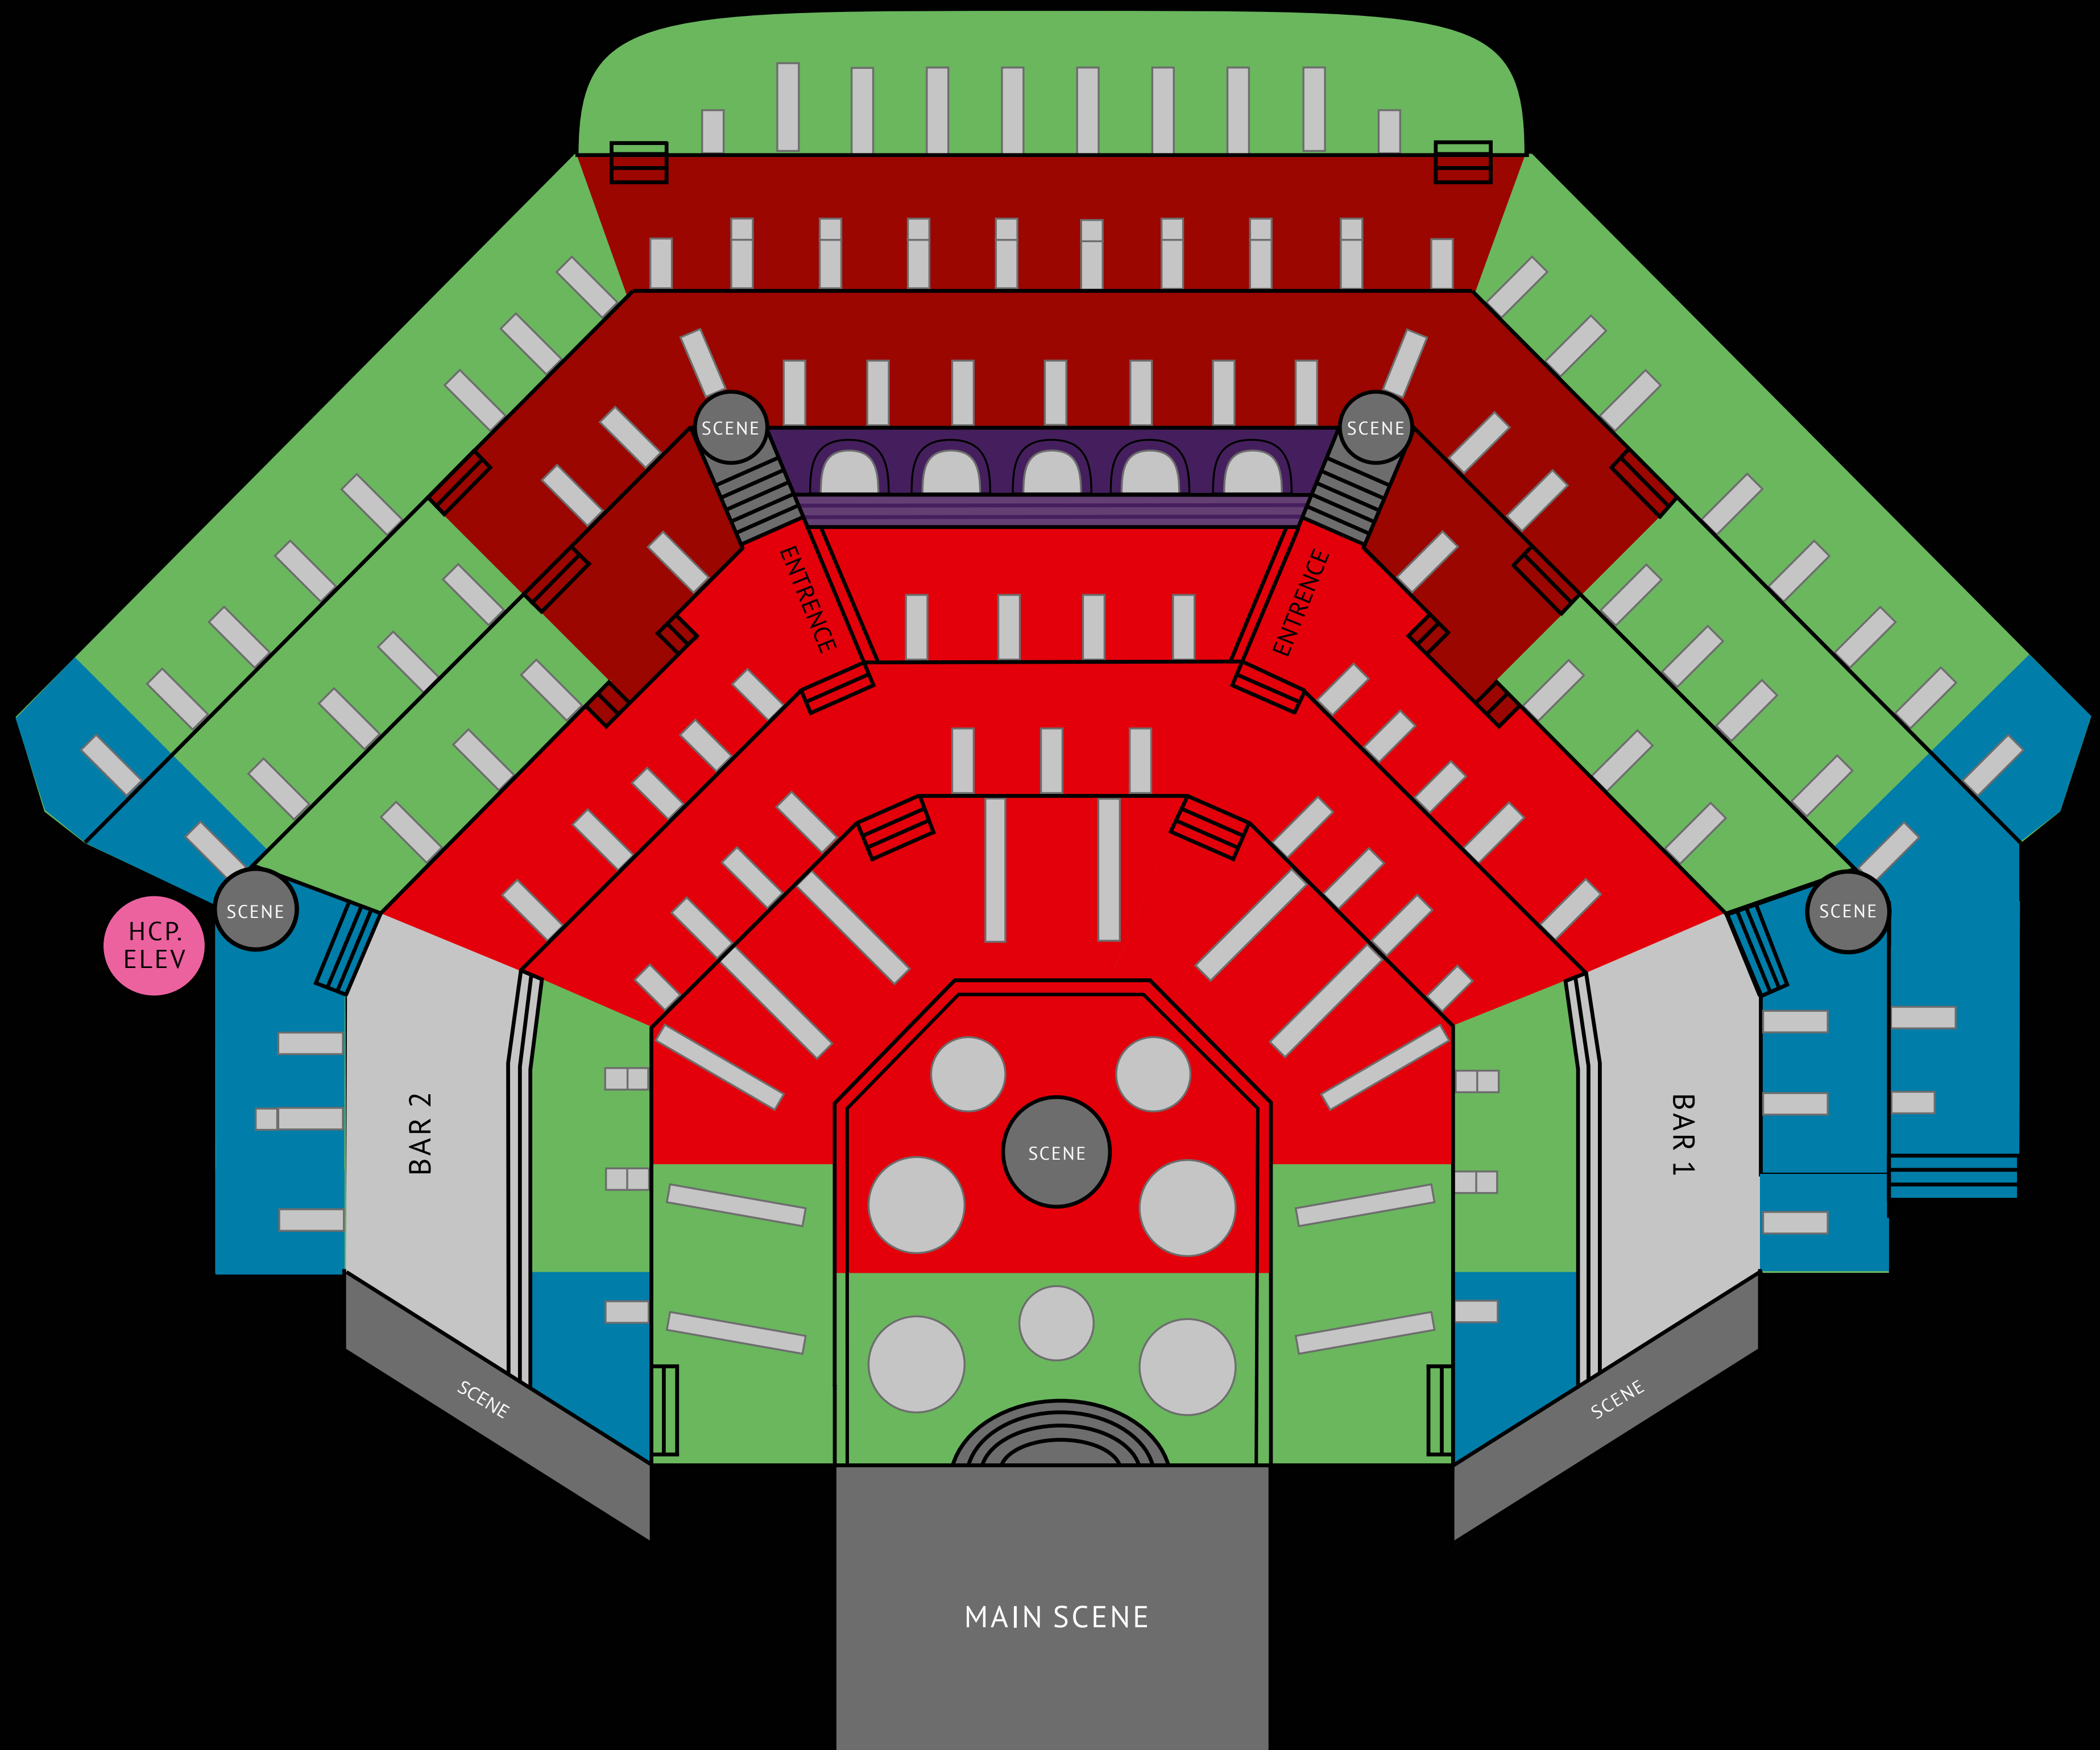

Wallmans

FLOOR OVERVIEW

JANUARY - MARCH 2025

	SOFA ¹	CATEGORY LOWER A	CATEGORY UPPER A	CATEGORY B	CATEGORY C ²
THURSDAY	1.149	999	899	799	699
FRIDAY	1.379	1.229	1.129	1.029	929
SATURDAY	1.479	1.329	1.229	1.129	1.029

1. The sofa is exclusive if you buy tickets for 4-6 persons. 2. Category C has a limited view.

The prices include a 4 course Wallmans menu or vegetarian/vegan menu. Other menus can be bought for an additional fee.