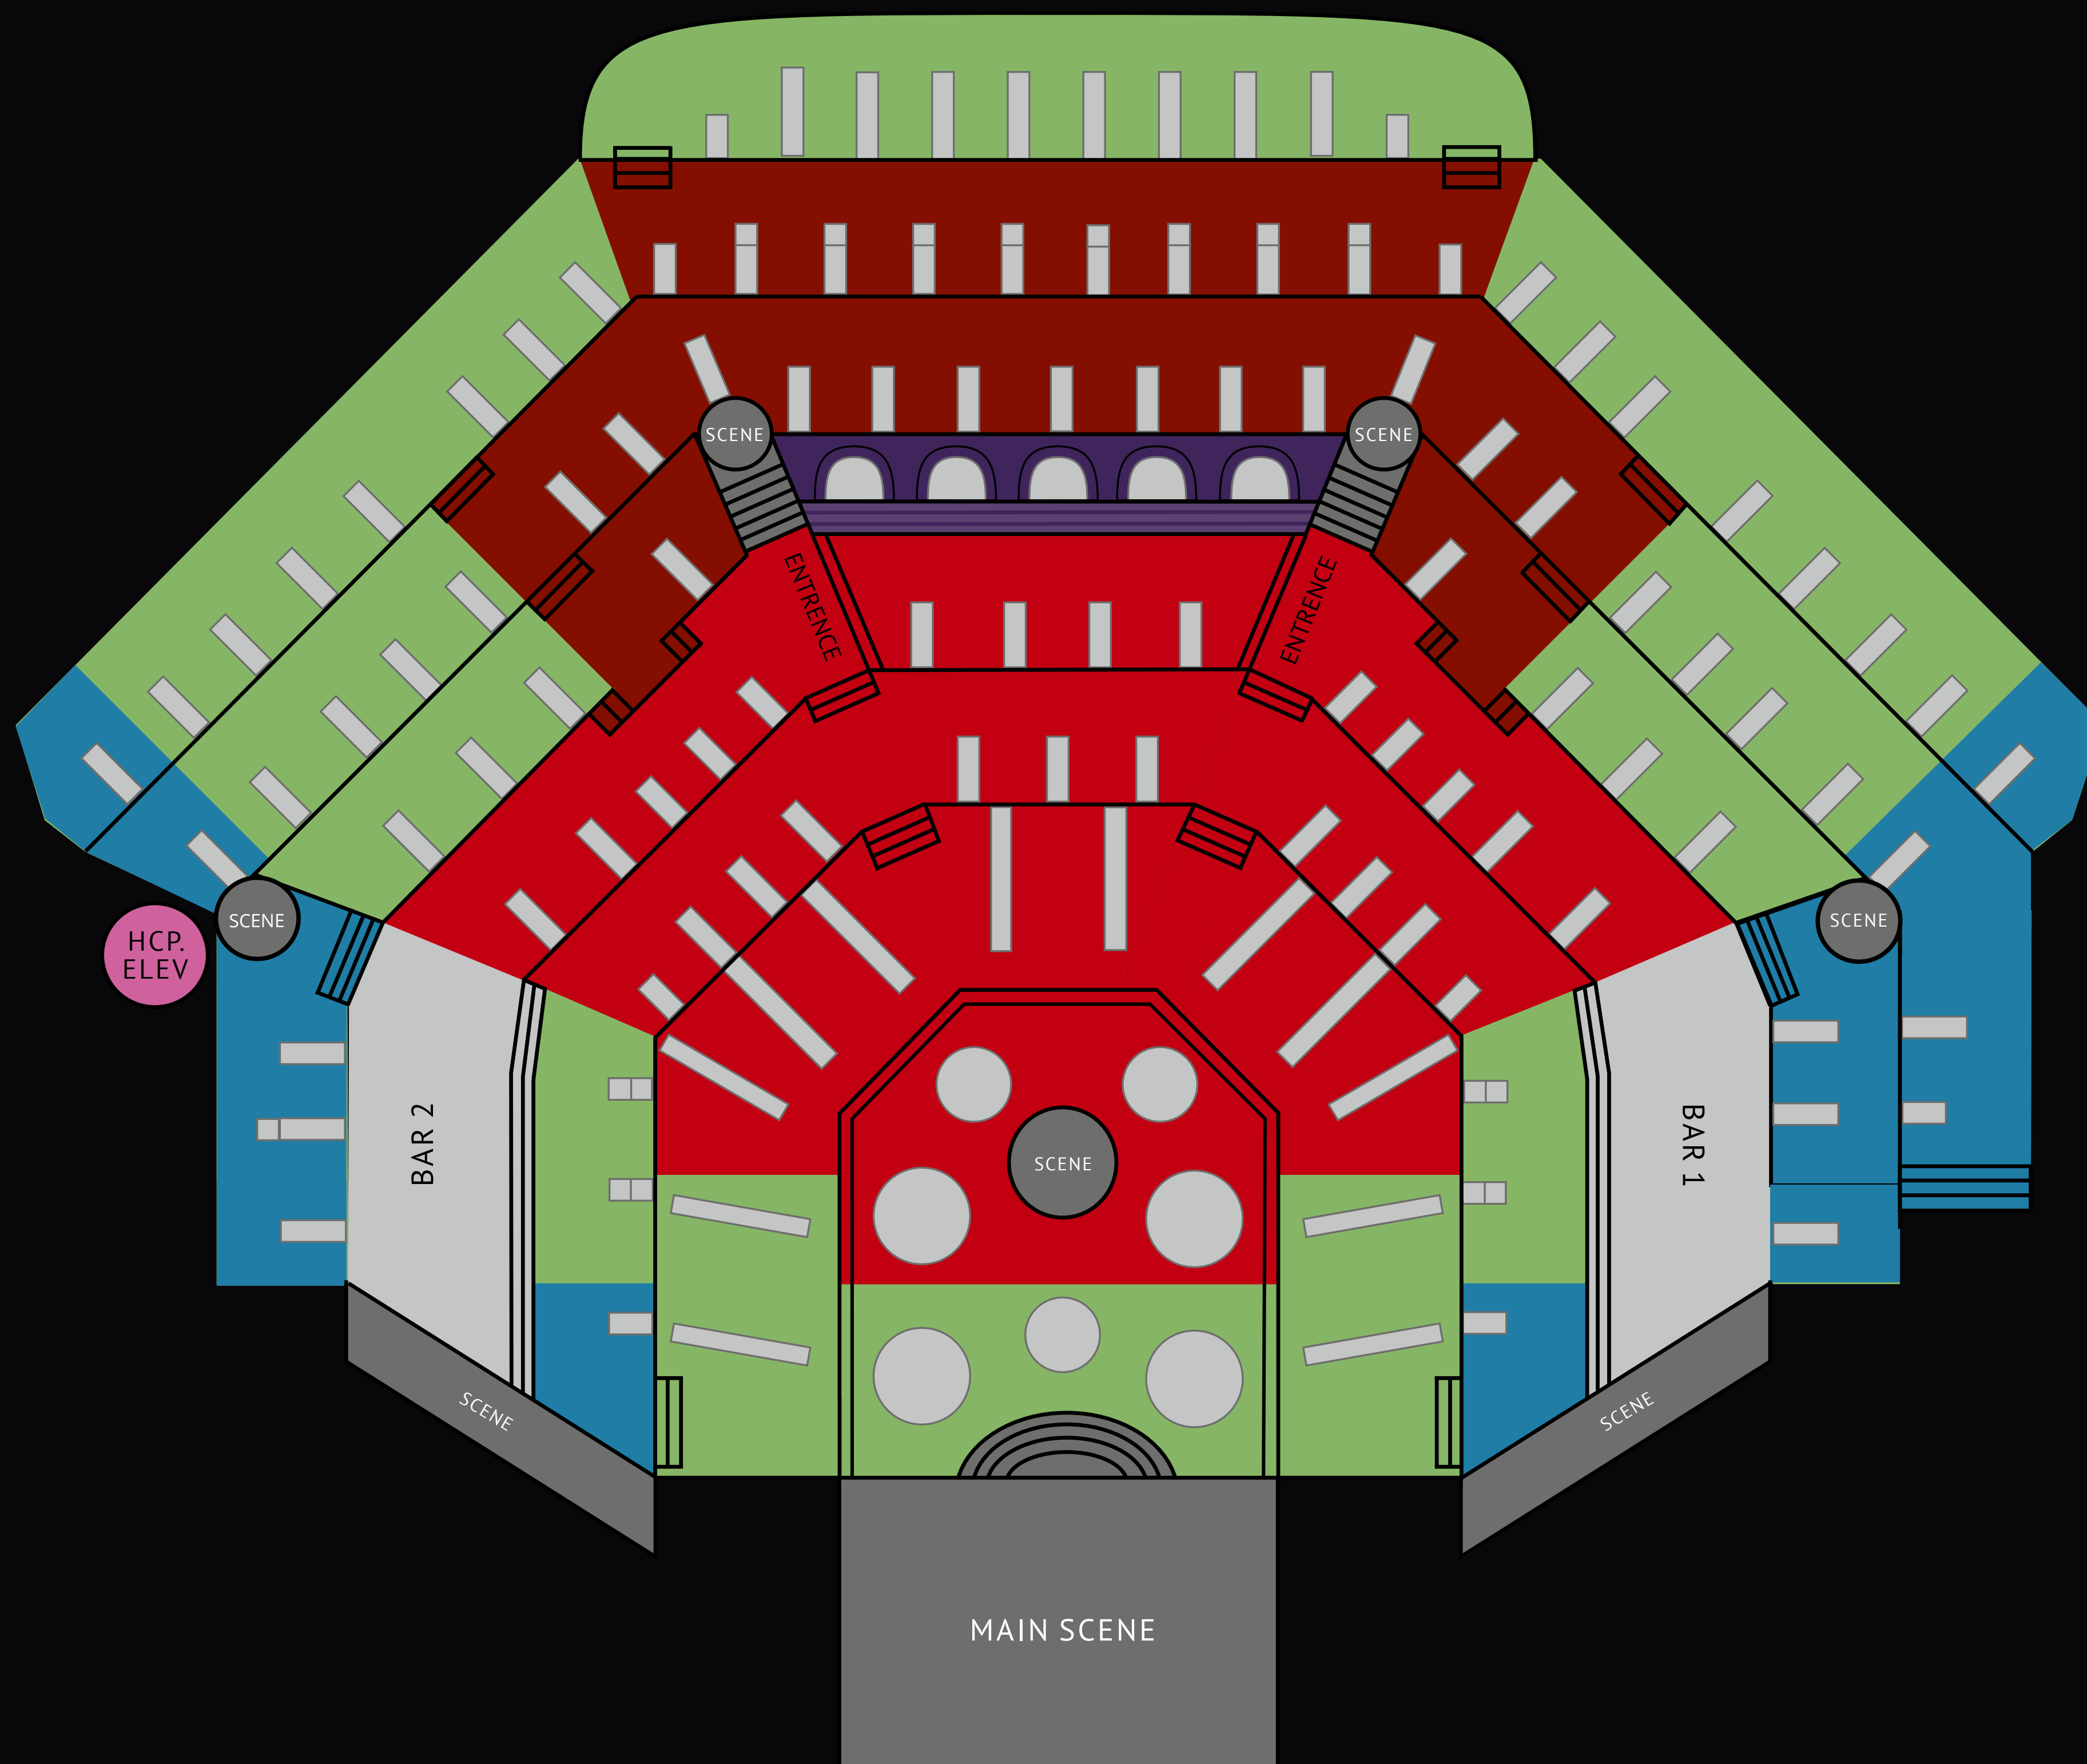

Wallmans

FLOOR OVERVIEW

AUGUST 23TH - NOVEMBER 2ND 2024

	SOFA ¹	CATEGORY LOWER A	CATEGORY UPPER A	CATEGORY B	CATEGORY C ²
WEDNESDAY	1.249	1.099	999	899	799
THURSDAY	1.399	1.249	1.149	1.049	949
FRIDAY	from 1.629	from 1.479	from 1.379	from 1.229	from 1.129
SATURDAY	from 1.529	from 1.379	from 1.279	from 1.129	from 1.029

1. The sofa is exclusive if you buy tickets for 4-6 persons. 2. Category C has a limited view.

The prices include a 4 course Wallmans Christmas menu or vegetarian/vegan menu. Other menus can be bought for an additional fee.
All prices are per person, in DKK, and include VAT. Prices exclude a service fee of DKK 20 per person.