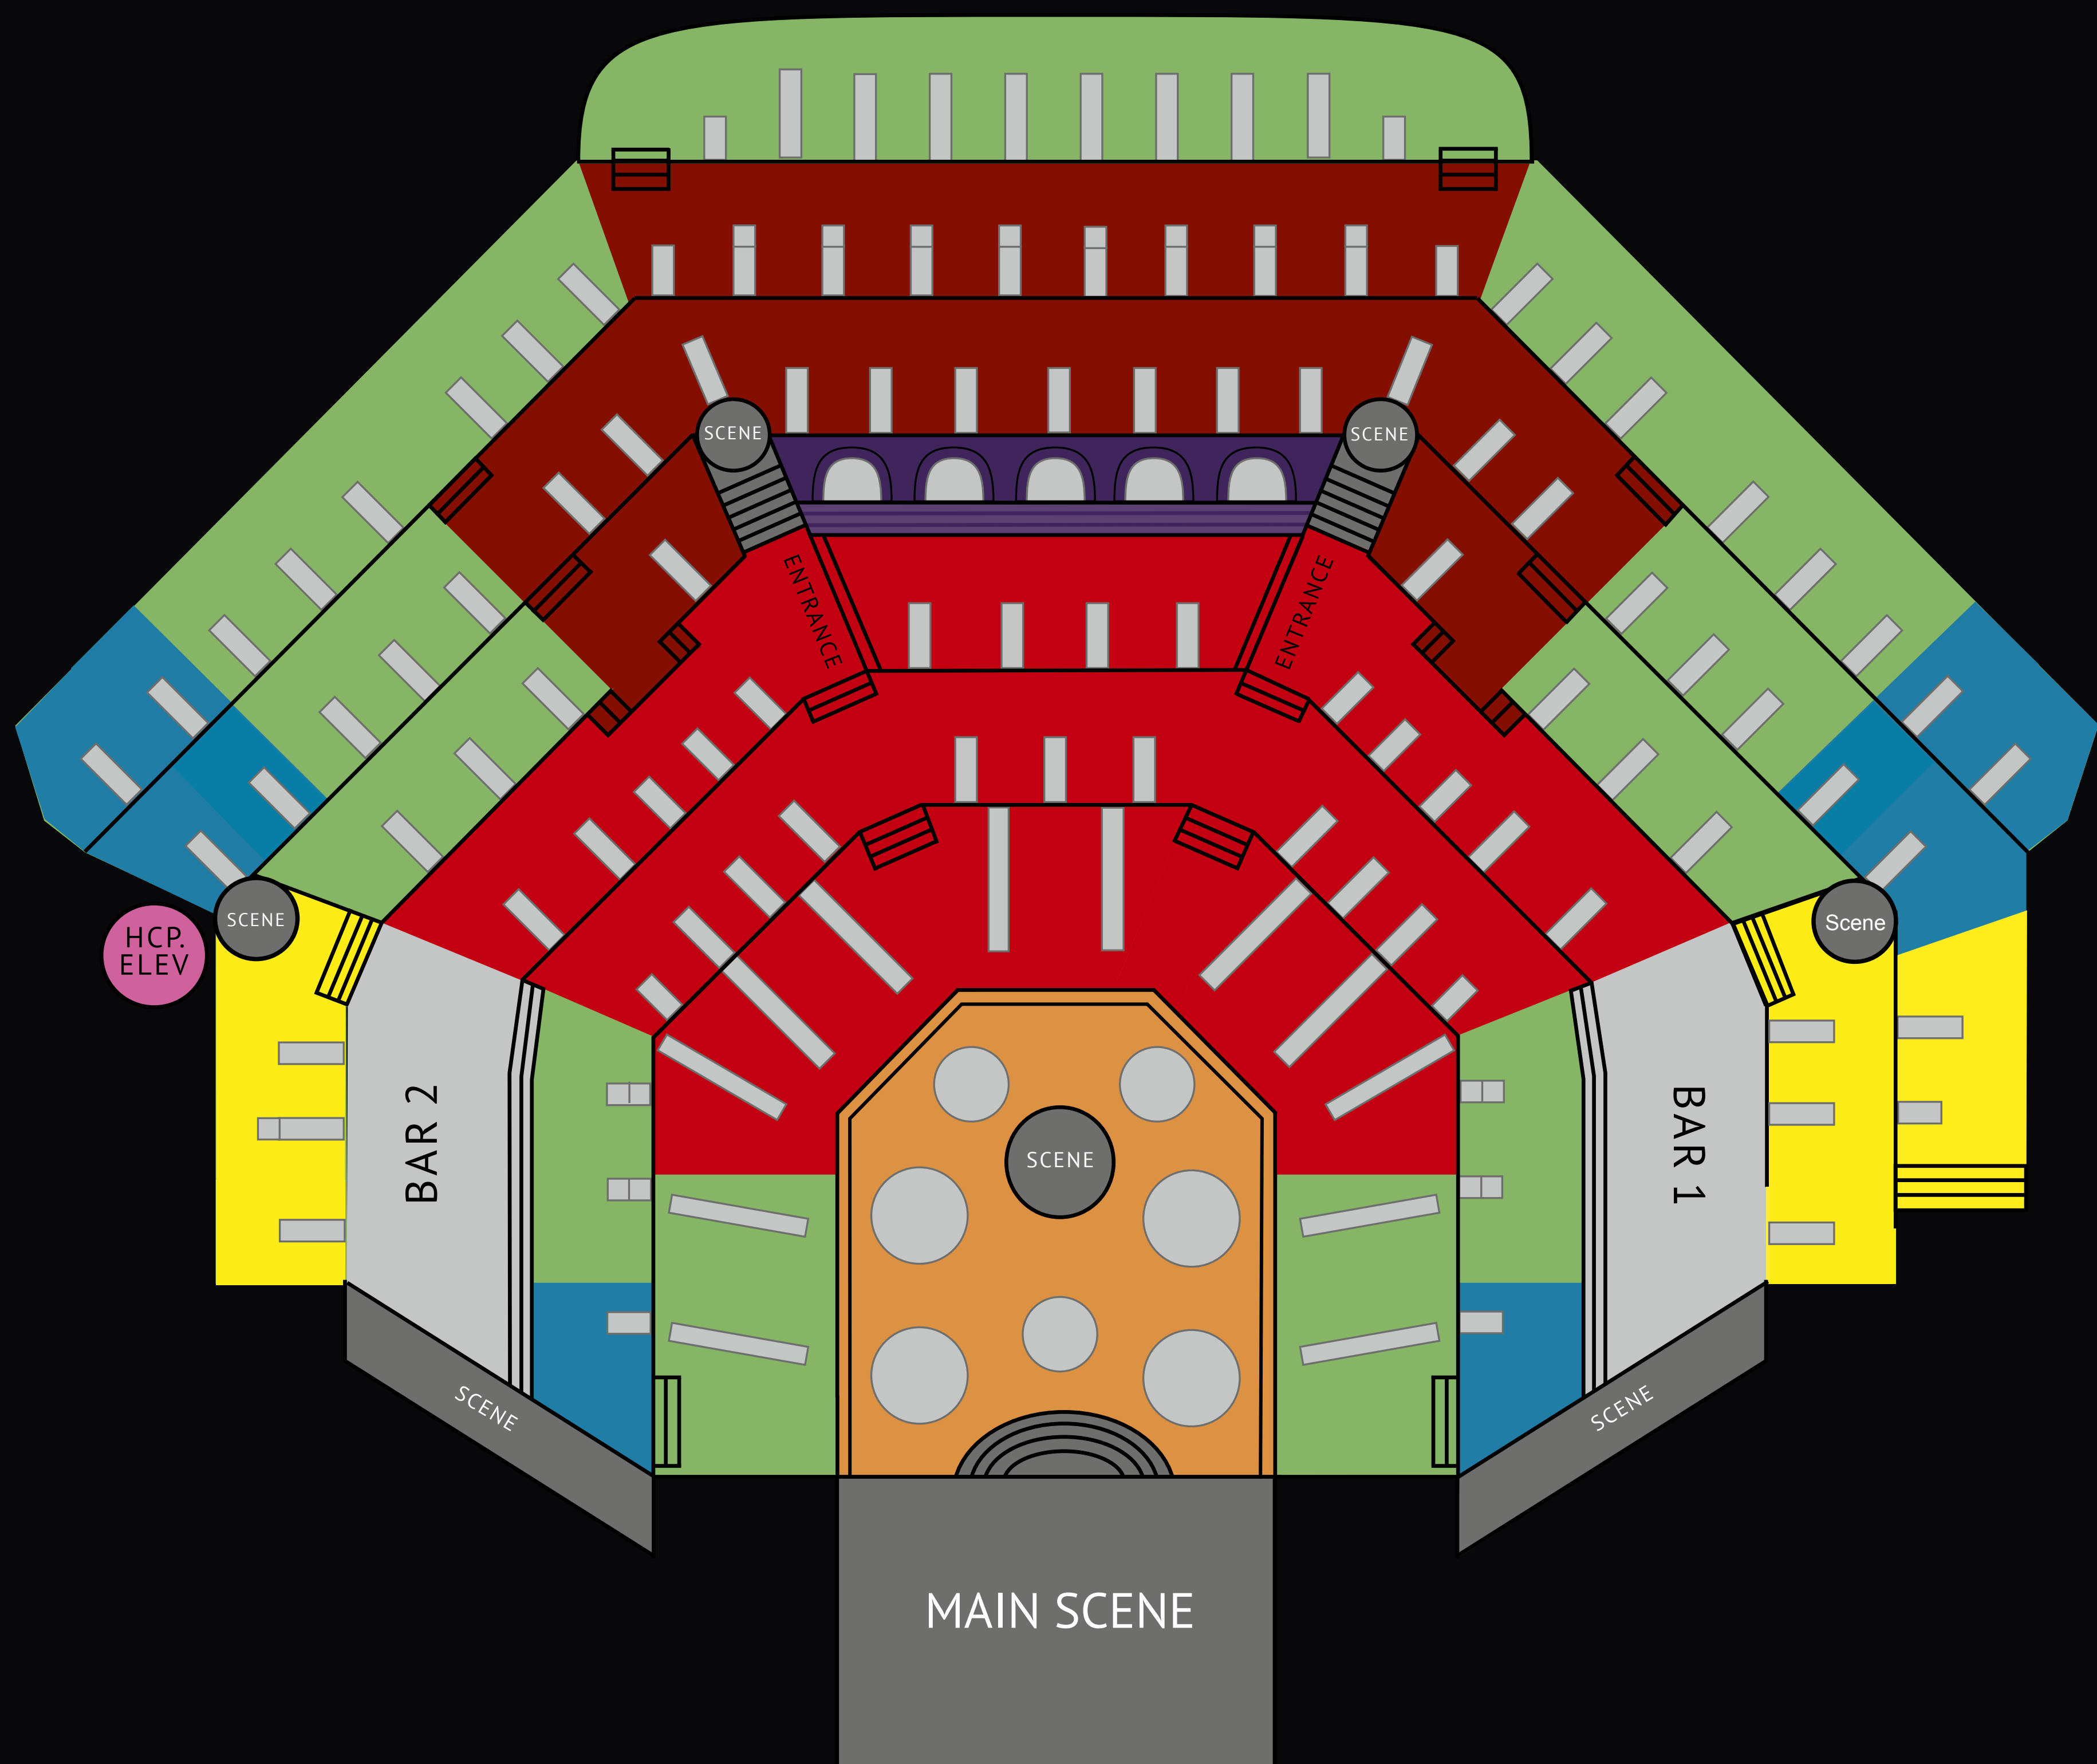

Walkmans

FLOOR OVERVIEW

NEW YEAR 2024

SOFA	CATEGORY LOWER A	CATEGORY UPPER A	MANEGE ¹	CATEGORY B	CATEGORY C ²	CATEGORY D ³
3.299,-	2.349,-	2.149,-	2.349,-	1.849,-	1.599,-	1.449,-

1. Guests in the Circus Ring are moved at 11.00 pm to other tables behind the bars.

2. Limited view of the main stage.

3. Limited view of the front stage and no view of the back stage. The guest is being moved from the seating area at 10.30 pm, where tonight's last number is experienced standing. Please see special conditions before the ticket is purchased.