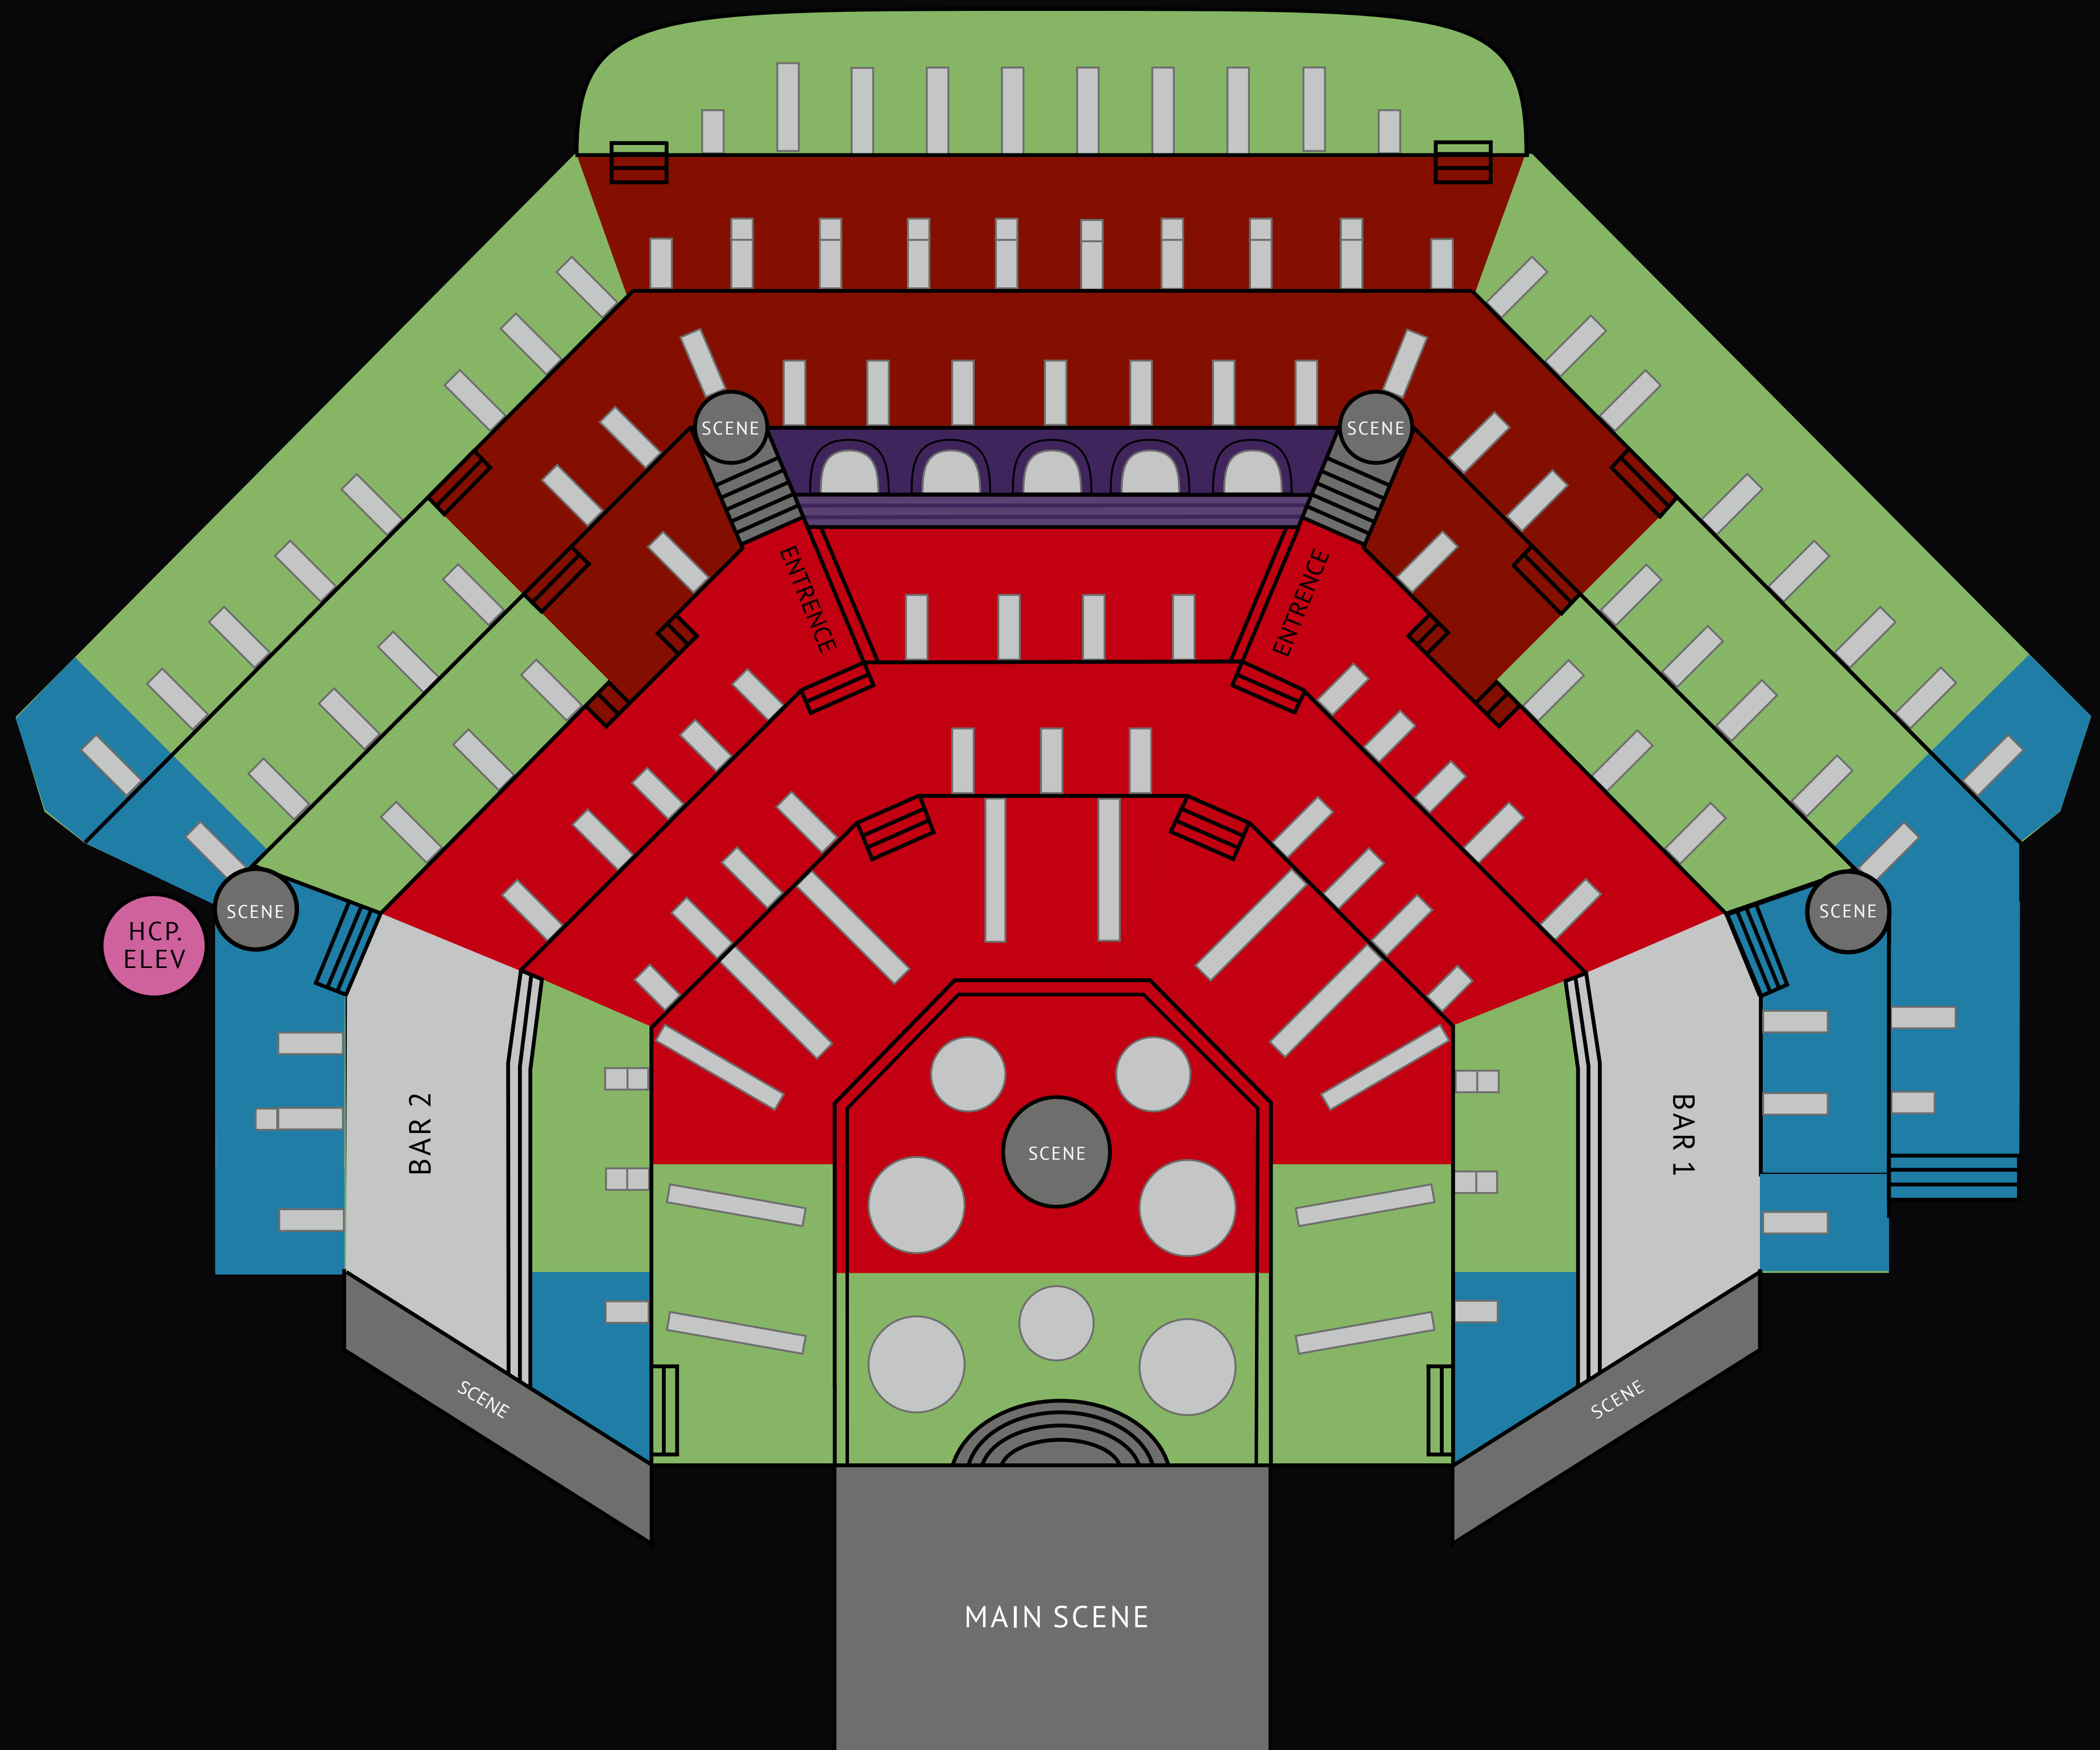

## FLOOR OVERVIEW

AUGUST 23<sup>TH</sup> - NOVEMBER 2<sup>ND</sup> 2024

	SOFA <sup>1</sup>	CATEGORY LOWER A	CATEGORY UPPER A	CATEGORY B	CATEGORY C <sup>2</sup>
THURSDAY	1.149	999	899	799	699
FRIDAY	1.379	1.229	1.129	1.029	929
SATURDAY	1.479	1.329	1.229	1.129	1.029

1. The sofa is exclusive if you buy tickets for 4-6 persons. 2. Category C has a limited view.

The prices include a 4 course Wallmans menu or vegetarian/vegan menu. Other menus can be bought for an additional fee.  
All prices are per person, in DKK, and include VAT. Prices exclude a service fee of DKK 20 per person.